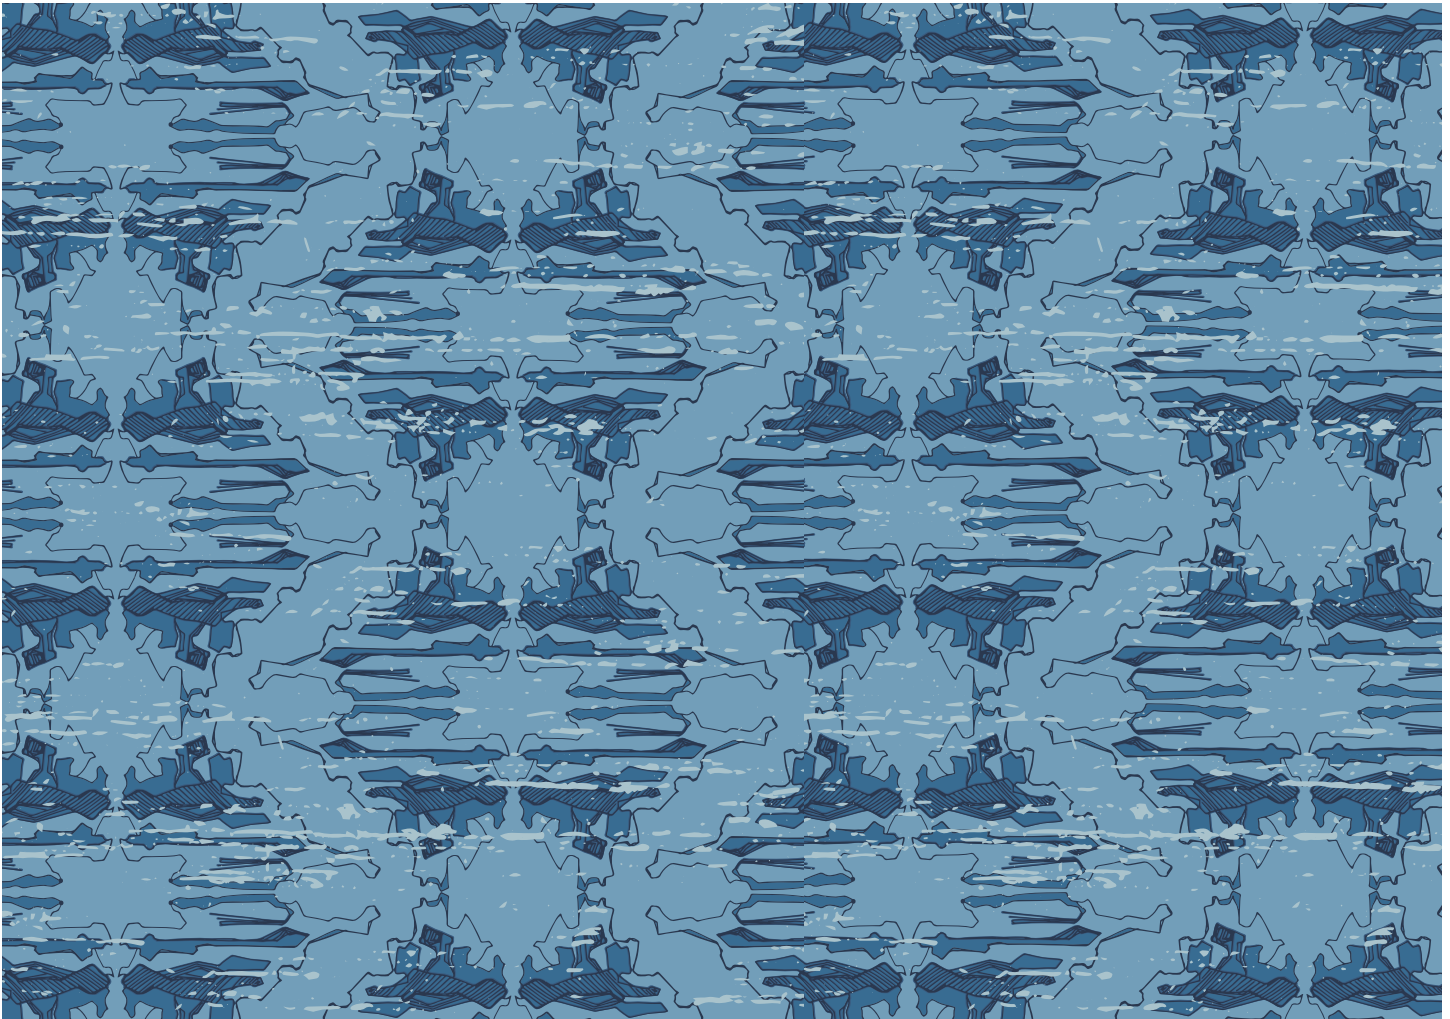

WENDY

MARTIN

LICHEN WALLCOVERING

COLLECTION: GENESIS TRIMMED WIDTH: 21" REPEAT: 10" VERTICAL | 21" HORIZONTAL SOLD BY: 10 YD DOUBLE ROLL
MADE TO ORDER. PLEASE ALLOW 4-6 WEEKS

BALI CLAY COATED | CHAMPAGNE WM-GL107CH

ASH
NON-WOVEN PAPER
WM-GL106NW

EVERGREEN
NON-WOVEN PAPER
WM-GL108NW

FOX
NON-WOVEN PAPER
WM-GL109NW

SEAFOAM
NON-WOVEN PAPER
WM-GL110NW

STARLING
CLAY COATED | CHAMPAGNE
WM-GL111CH