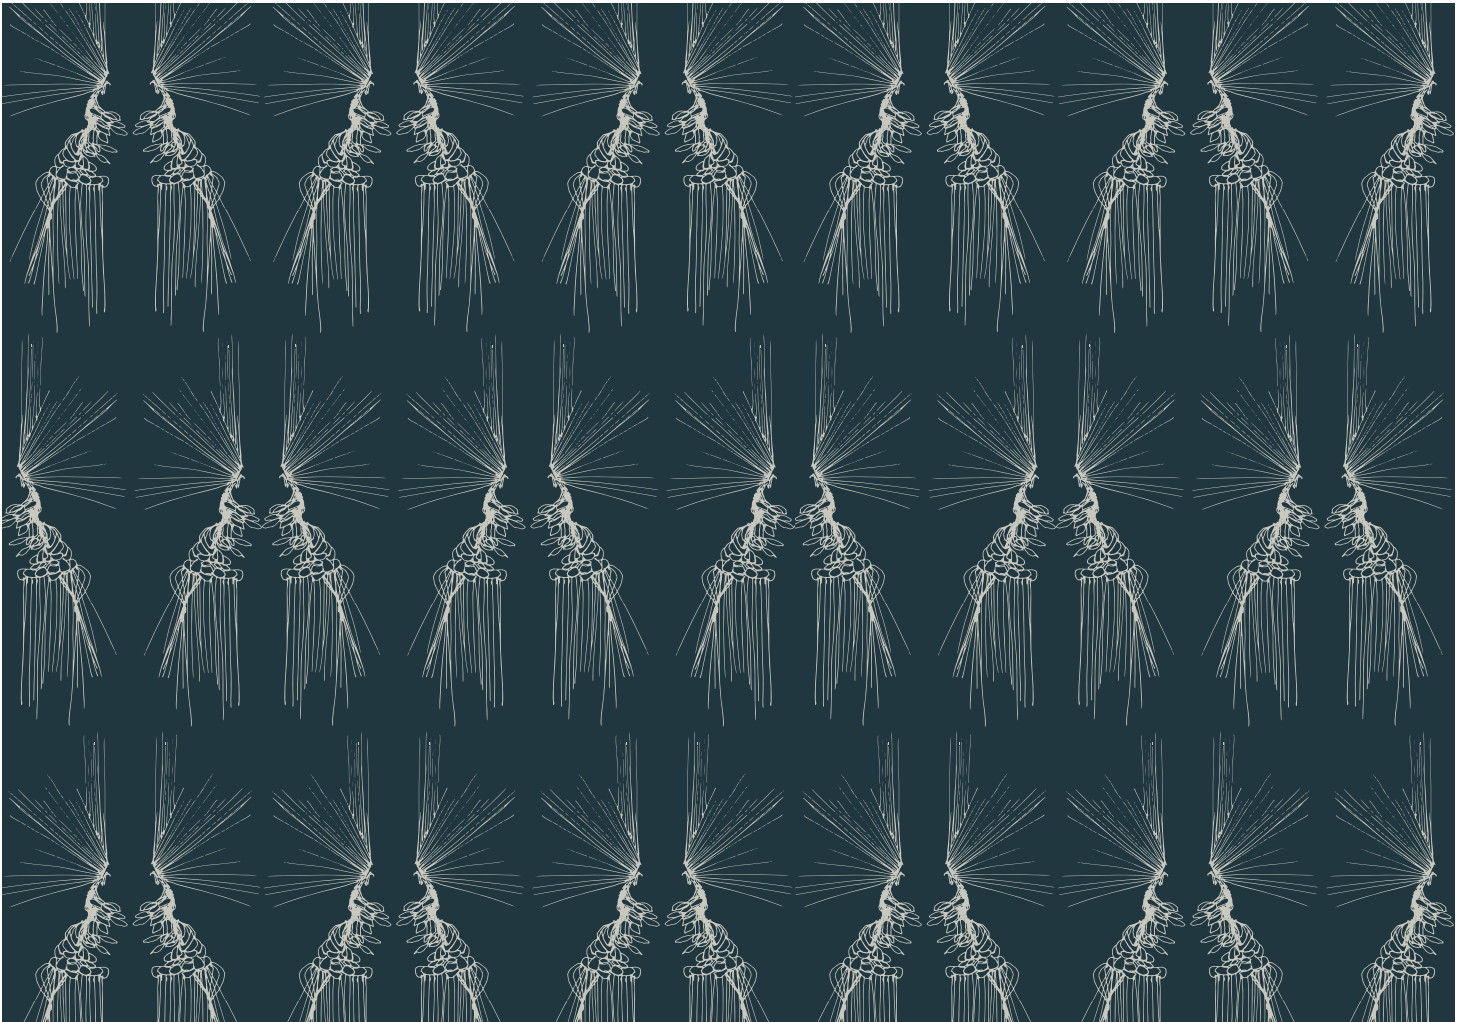

WENDY

MARTIN

## KIVA WALLCOVERING

**COLLECTION:** GENESIS **TRIMMED WIDTH:** 27" **REPEAT:** 39.8" VERTICAL | 13.25" HORIZONTAL **SOLD BY:** 10 YD DOUBLE ROLL  
**MADE TO ORDER. PLEASE ALLOW 4-6 WEEKS**

**NIGHT FALL** NON-WOVEN WM-GK103NW