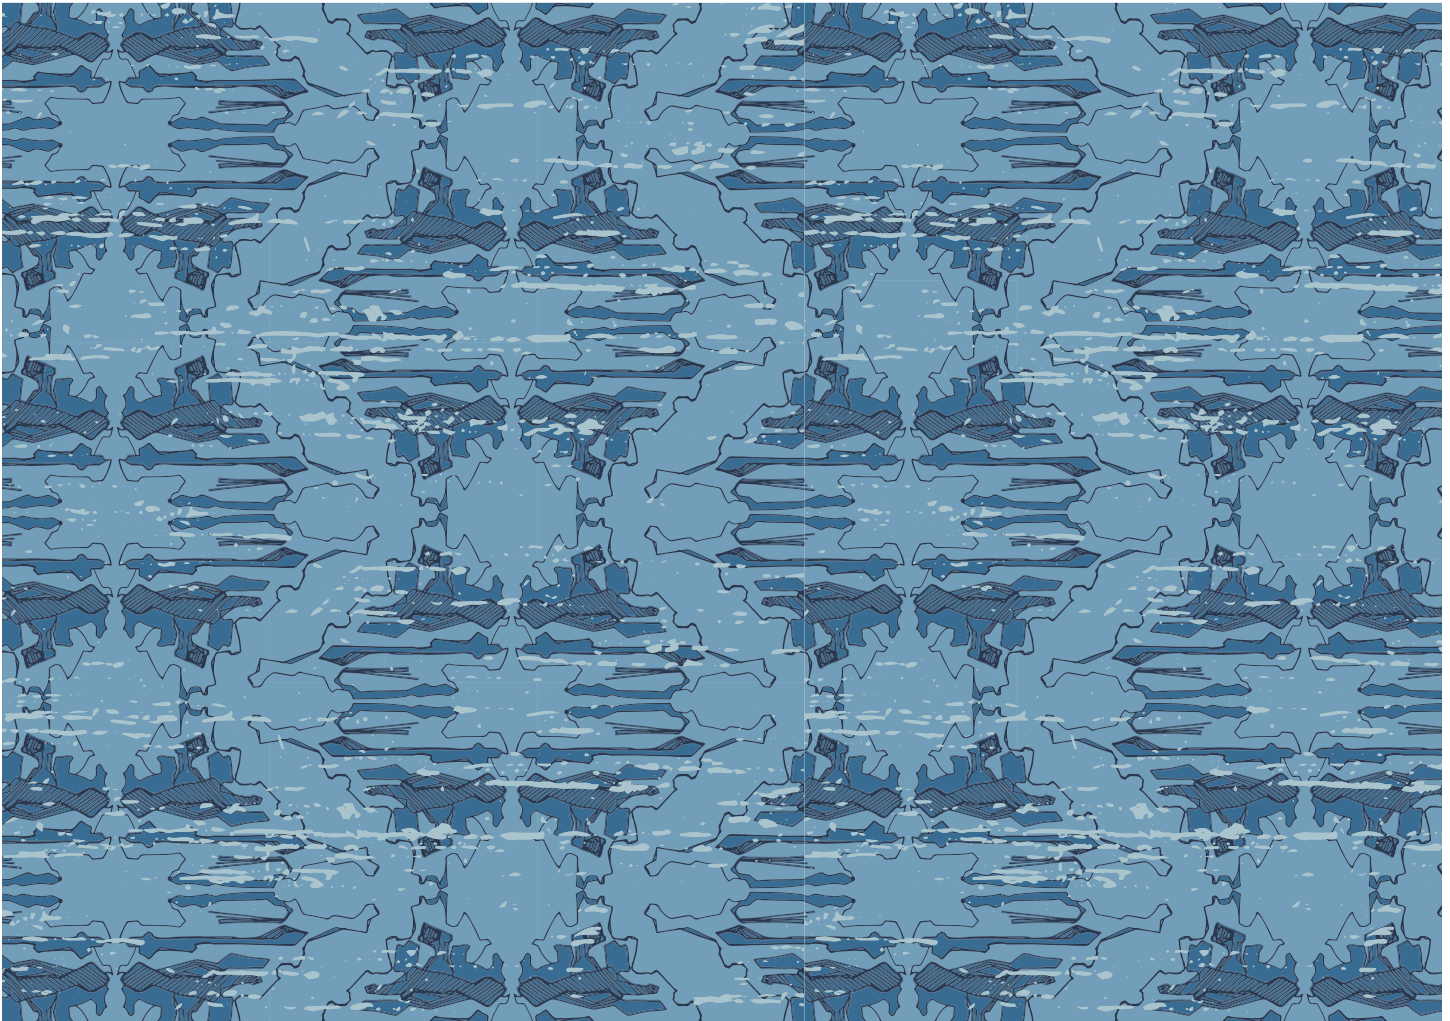

WENDY

MARTIN

LICHEN WALLCOVERING

BALI CLAY COATED | CHAMPAGNE WM-GL107CH

ASH
NON-WOVEN PAPER
WM-GL106NW

EVERGREEN
NON-WOVEN PAPER
WM-GL108NW

FOX
NON-WOVEN PAPER
WM-GL109NW

SEAFOAM
NON-WOVEN PAPER
WM-GL110NW

STARLING
CLAY COATED | CHAMPAGNE
WM-GL111CH

COLLECTION: GENESIS **TRIMMED WIDTH:** 21" **REPEAT:** 10" VERTICAL | 21" HORIZONTAL
SOLD BY: 10 YD DOUBLE ROLL **LEAD TIME:** MADE TO ORDER. PLEASE ALLOW 4-6 WEEKS