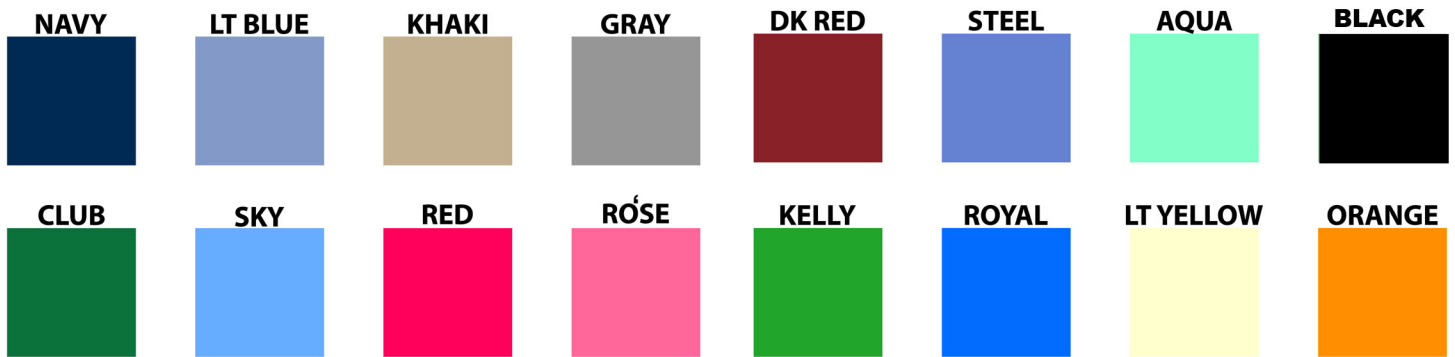

1) *Pick your background color*

* Custom PMS, RGB, CMYK and team colors available

2) *Pick your tab*

Cobalt

Iris

Cognac

Leaf Green

Emerald

Ferrari Red

White

Yellow

Mango

Black

Flamingo

Electric Blue

Aqua

Steel

Brown Leather

Black Leather

Custom Design Process

3) Pick your style

Beatty

Bennett

Belmont

Belmont Narrow (2, 3, 4 colors)

Bluffton

Bardong

Gingham

Camo Ocean

Bishop

Bello

Block