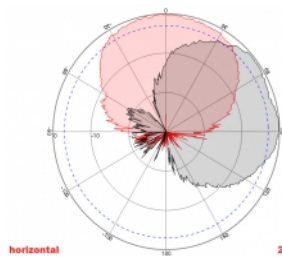

2 x 10 m

Item no. 89891

EAN: 4043619898916

Country of origin: China

Package: Box

Specification

- Connectors: 2 x SMA plug
- GSM, UMTS, LTE, ZigBee, DECT, Z-Wave, NB-IoT, WLAN, Bluetooth, ISM, LoRa 868 MHz / 915 MHz, MIMO
- Frequency range:
698 - 960 MHz
1710 - 2700 MHz
- Antenna gain: 8 dBi
- Impedance: 50 Ohm
- VSWR: 2.0
- Polarisation: vertical, horizontal
- HBW horizontal beamwidth: 75°
- VBW vertical beamwidth: 65°
- Cable type: RG-58
- Cable length incl. connectors: ca. 10 m
- Operating temperature: -40 °C ~ 65 °C
- Housing material: ABS
- Weight: ca. 0.7 kg

- Dimensions (LxWxH): ca. 23.7 x 22.9 x 5.0 cm
 - Max. Pole diameter: ca. 5.5 cm
-

System requirements

- Device with two free SMA connectors
-

Package content

- Antenna
- Mounting material:
Nut, washer, mounting bracket and pole mounting bracket

Images

General

Mounting type:	pole wall
Suitable for indoor:	yes
Suitable for outdoor:	yes

Technical characteristics

Frequency range:	1710 - 2700 MHz 698 MHz - 960 MHz
Antenna gain:	8 dBi
Beam width horizontal:	75°
Beam width vertical:	65°
Impedance:	50 Ω
Operating temperature:	-40 °C ~ 60 °C
Polarisation:	vertical horizontal
Power handling:	50 W
VSWR:	1.5

Physical characteristics

Antenna type:	directional
Housing material:	ABS
Weight:	0.9 kg
Cable type:	RG-58
Cable attenuation:	0.6 dB @ 1 GHz per meter
Cable colour:	black
Cable length incl. connector:	10 m
Length:	23.7 cm