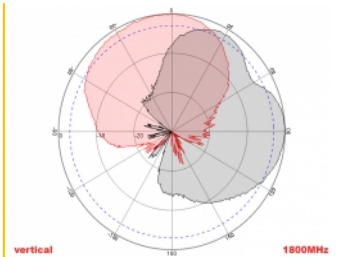

2 x 10 m

Item no. 89891

EAN: 4043619898916

Country of origin: China

Package: Box

Specification

- Connectors: 2 x SMA plug
- GSM, UMTS, LTE, ZigBee, DECT, Z-Wave, NB-IoT, WLAN, Bluetooth, ISM, LoRa 868 MHz / 915 MHz, MIMO
- Frequency range:
698 - 960 MHz
1710 - 2700 MHz
- Antenna gain: 8 dBi
- Impedance: 50 Ohm
- VSWR: 2.0
- Polarisation: vertical, horizontal
- HBW horizontal beamwidth: 75°
- VBW vertical beamwidth: 65°
- Cable type: RG-58
- Cable length incl. connectors: ca. 10 m
- Operating temperature: -40 °C ~ 65 °C
- Housing material: ABS
- Weight: ca. 0.7 kg

- Dimensions (LxWxH): ca. 23.7 x 22.9 x 5.0 cm
 - Max. Pole diameter: ca. 5.5 cm
-

System requirements

- Device with two free SMA connectors
-

Package content

- Antenna
- Mounting material:
Nut, washer, mounting bracket and pole mounting bracket

Images

General

Mounting type:	pole wall
Suitable for indoor:	yes
Suitable for outdoor:	yes

Technical characteristics

Frequency range:	1710 - 2700 MHz 698 MHz - 960 MHz
Antenna gain:	8 dBi
Beam width horizontal:	75°
Beam width vertical:	65°
Impedance:	50 Ω
Operating temperature:	-40 °C ~ 60 °C
Polarisation:	vertical horizontal
Power handling:	50 W
VSWR:	1.5

Physical characteristics

Antenna type:	directional
Housing material:	ABS
Weight:	0.9 kg
Cable type:	RG-58
Cable attenuation:	0.6 dB @ 1 GHz per meter
Cable colour:	black
Cable length incl. connector:	10 m
Length:	23.7 cm