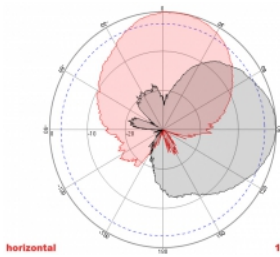

2 x 10 m

Item no. 89891

EAN: 4043619898916

Country of origin: China

Package: Box

Specification

- Connectors: 2 x SMA plug
- GSM, UMTS, LTE, ZigBee, DECT, Z-Wave, NB-IoT, WLAN, Bluetooth, ISM, LoRa 868 MHz / 915 MHz, MIMO
- Frequency range:
698 - 960 MHz
1710 - 2700 MHz
- Antenna gain: 8 dBi
- Impedance: 50 Ohm
- VSWR: 2.0
- Polarisation: vertical, horizontal
- HBW horizontal beamwidth: 75°
- VBW vertical beamwidth: 65°
- Cable type: RG-58
- Cable length incl. connectors: ca. 10 m
- Operating temperature: -40 °C ~ 65 °C
- Housing material: ABS
- Weight: ca. 0.7 kg

- Dimensions (LxWxH): ca. 23.7 x 22.9 x 5.0 cm
 - Max. Pole diameter: ca. 5.5 cm
-

System requirements

- Device with two free SMA connectors
-

Package content

- Antenna
- Mounting material:
Nut, washer, mounting bracket and pole mounting bracket

Images

General

Mounting type:	pole wall
Suitable for indoor:	yes
Suitable for outdoor:	yes

Technical characteristics

Frequency range:	1710 - 2700 MHz 698 MHz - 960 MHz
Antenna gain:	8 dBi
Beam width horizontal:	75°
Beam width vertical:	65°
Impedance:	50 Ω
Operating temperature:	-40 °C ~ 60 °C
Polarisation:	vertical horizontal
Power handling:	50 W
VSWR:	1.5

Physical characteristics

Antenna type:	directional
Housing material:	ABS
Weight:	0.9 kg
Cable type:	RG-58
Cable attenuation:	0.6 dB @ 1 GHz per meter
Cable colour:	black
Cable length incl. connector:	10 m
Length:	23.7 cm