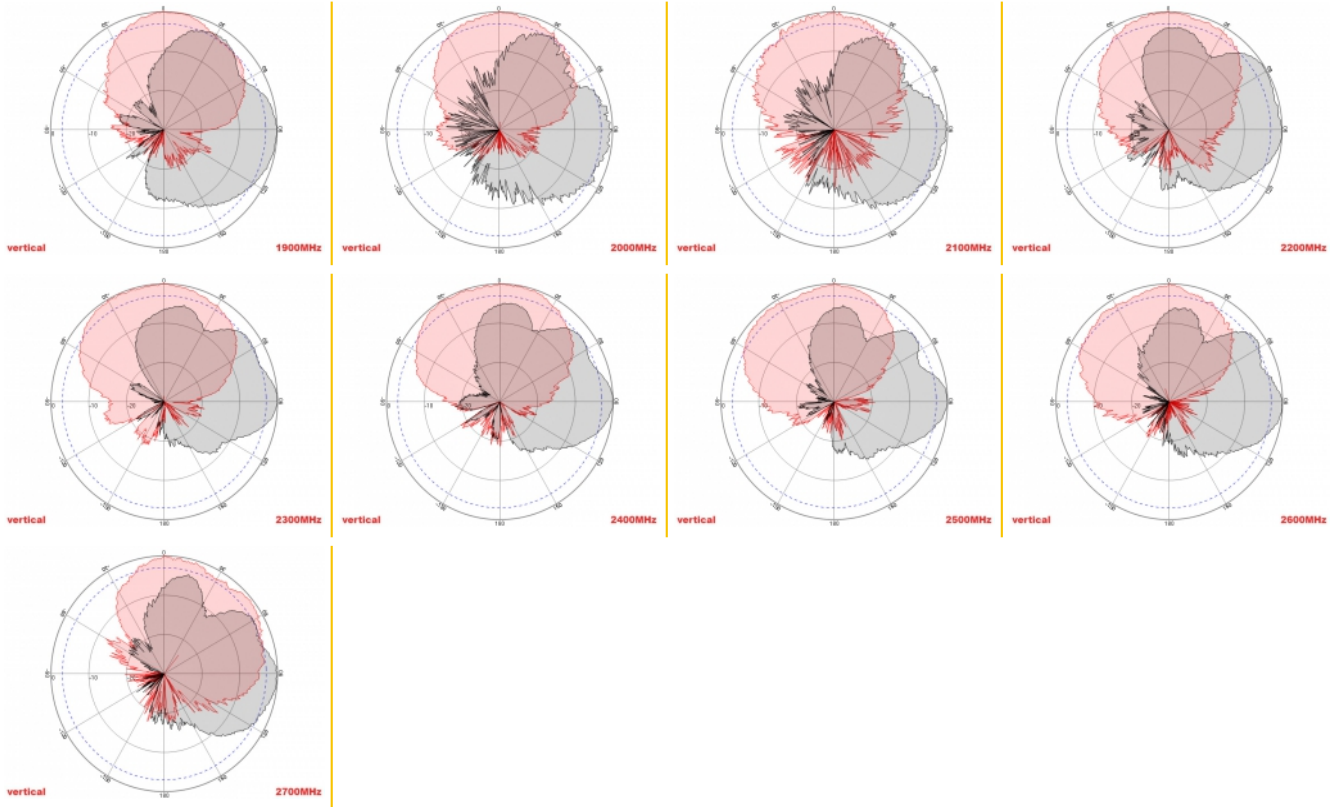

2 x 10 m

Item no. 89891

EAN: 4043619898916

Country of origin: China

Package: Box

Specification

- Connectors: 2 x SMA plug
- GSM, UMTS, LTE, ZigBee, DECT, Z-Wave, NB-IoT, WLAN, Bluetooth, ISM, LoRa 868 MHz / 915 MHz, MIMO
- Frequency range:
698 - 960 MHz
1710 - 2700 MHz
- Antenna gain: 8 dBi
- Impedance: 50 Ohm
- VSWR: 2.0
- Polarisation: vertical, horizontal
- HBW horizontal beamwidth: 75°
- VBW vertical beamwidth: 65°
- Cable type: RG-58
- Cable length incl. connectors: ca. 10 m
- Operating temperature: -40 °C ~ 65 °C
- Housing material: ABS
- Weight: ca. 0.7 kg

- Dimensions (LxWxH): ca. 23.7 x 22.9 x 5.0 cm
 - Max. Pole diameter: ca. 5.5 cm
-

System requirements

- Device with two free SMA connectors
-

Package content

- Antenna
- Mounting material:
Nut, washer, mounting bracket and pole mounting bracket

Images

General

Mounting type:	pole wall
Suitable for indoor:	yes
Suitable for outdoor:	yes

Technical characteristics

Frequency range:	1710 - 2700 MHz 698 MHz - 960 MHz
Antenna gain:	8 dBi
Beam width horizontal:	75°
Beam width vertical:	65°
Impedance:	50 Ω
Operating temperature:	-40 °C ~ 60 °C
Polarisation:	vertical horizontal
Power handling:	50 W
VSWR:	1.5

Physical characteristics

Antenna type:	directional
Housing material:	ABS
Weight:	0.9 kg
Cable type:	RG-58
Cable attenuation:	0.6 dB @ 1 GHz per meter
Cable colour:	black
Cable length incl. connector:	10 m
Length:	23.7 cm