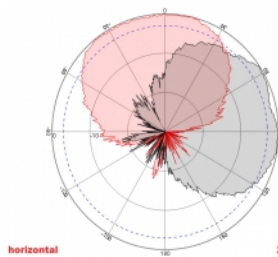

2 x 10 m

Item no. 89891

EAN: 4043619898916

Country of origin: China

Package: Box

Specification

- Connectors: 2 x SMA plug
- GSM, UMTS, LTE, ZigBee, DECT, Z-Wave, NB-IoT, WLAN, Bluetooth, ISM, LoRa 868 MHz / 915 MHz, MIMO
- Frequency range:
698 - 960 MHz
1710 - 2700 MHz
- Antenna gain: 8 dBi
- Impedance: 50 Ohm
- VSWR: 2.0
- Polarisation: vertical, horizontal
- HBW horizontal beamwidth: 75°
- VBW vertical beamwidth: 65°
- Cable type: RG-58
- Cable length incl. connectors: ca. 10 m
- Operating temperature: -40 °C ~ 65 °C
- Housing material: ABS
- Weight: ca. 0.7 kg

- Dimensions (LxWxH): ca. 23.7 x 22.9 x 5.0 cm
 - Max. Pole diameter: ca. 5.5 cm
-

System requirements

- Device with two free SMA connectors
-

Package content

- Antenna
- Mounting material:
Nut, washer, mounting bracket and pole mounting bracket

Images

General

Mounting type:	pole wall
Suitable for indoor:	yes
Suitable for outdoor:	yes

Technical characteristics

Frequency range:	1710 - 2700 MHz 698 MHz - 960 MHz
Antenna gain:	8 dBi
Beam width horizontal:	75°
Beam width vertical:	65°
Impedance:	50 Ω
Operating temperature:	-40 °C ~ 60 °C
Polarisation:	vertical horizontal
Power handling:	50 W
VSWR:	1.5

Physical characteristics

Antenna type:	directional
Housing material:	ABS
Weight:	0.9 kg
Cable type:	RG-58
Cable attenuation:	0.6 dB @ 1 GHz per meter
Cable colour:	black
Cable length incl. connector:	10 m
Length:	23.7 cm