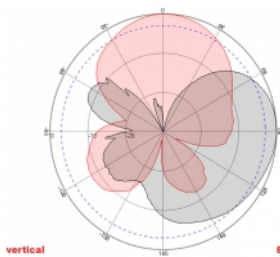

2 x 10 m

Item no. 89891

EAN: 4043619898916

Country of origin: China

Package: Box

Specification

- Connectors: 2 x SMA plug
- GSM, UMTS, LTE, ZigBee, DECT, Z-Wave, NB-IoT, WLAN, Bluetooth, ISM, LoRa 868 MHz / 915 MHz, MIMO
- Frequency range:
698 - 960 MHz
1710 - 2700 MHz
- Antenna gain: 8 dBi
- Impedance: 50 Ohm
- VSWR: 2.0
- Polarisation: vertical, horizontal
- HBW horizontal beamwidth: 75°
- VBW vertical beamwidth: 65°
- Cable type: RG-58
- Cable length incl. connectors: ca. 10 m
- Operating temperature: -40 °C ~ 65 °C
- Housing material: ABS
- Weight: ca. 0.7 kg

- Dimensions (LxWxH): ca. 23.7 x 22.9 x 5.0 cm
 - Max. Pole diameter: ca. 5.5 cm
-

System requirements

- Device with two free SMA connectors
-

Package content

- Antenna
- Mounting material:
Nut, washer, mounting bracket and pole mounting bracket

Images

General

Mounting type:	pole wall
Suitable for indoor:	yes
Suitable for outdoor:	yes

Technical characteristics

Frequency range:	1710 - 2700 MHz 698 MHz - 960 MHz
Antenna gain:	8 dBi
Beam width horizontal:	75°
Beam width vertical:	65°
Impedance:	50 Ω
Operating temperature:	-40 °C ~ 60 °C
Polarisation:	vertical horizontal
Power handling:	50 W
VSWR:	1.5

Physical characteristics

Antenna type:	directional
Housing material:	ABS
Weight:	0.9 kg
Cable type:	RG-58
Cable attenuation:	0.6 dB @ 1 GHz per meter
Cable colour:	black
Cable length incl. connector:	10 m
Length:	23.7 cm