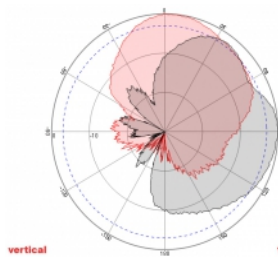

2 x 10 m

Item no. 89891

EAN: 4043619898916

Country of origin: China

Package: Box

Specification

- Connectors: 2 x SMA plug
- GSM, UMTS, LTE, ZigBee, DECT, Z-Wave, NB-IoT, WLAN, Bluetooth, ISM, LoRa 868 MHz / 915 MHz, MIMO
- Frequency range:
698 - 960 MHz
1710 - 2700 MHz
- Antenna gain: 8 dBi
- Impedance: 50 Ohm
- VSWR: 2.0
- Polarisation: vertical, horizontal
- HBW horizontal beamwidth: 75°
- VBW vertical beamwidth: 65°
- Cable type: RG-58
- Cable length incl. connectors: ca. 10 m
- Operating temperature: -40 °C ~ 65 °C
- Housing material: ABS
- Weight: ca. 0.7 kg

- Dimensions (LxWxH): ca. 23.7 x 22.9 x 5.0 cm
 - Max. Pole diameter: ca. 5.5 cm
-

System requirements

- Device with two free SMA connectors
-

Package content

- Antenna
- Mounting material:
Nut, washer, mounting bracket and pole mounting bracket

Images

General

Mounting type:	pole wall
Suitable for indoor:	yes
Suitable for outdoor:	yes

Technical characteristics

Frequency range:	1710 - 2700 MHz 698 MHz - 960 MHz
Antenna gain:	8 dBi
Beam width horizontal:	75°
Beam width vertical:	65°
Impedance:	50 Ω
Operating temperature:	-40 °C ~ 60 °C
Polarisation:	vertical horizontal
Power handling:	50 W
VSWR:	1.5

Physical characteristics

Antenna type:	directional
Housing material:	ABS
Weight:	0.9 kg
Cable type:	RG-58
Cable attenuation:	0.6 dB @ 1 GHz per meter
Cable colour:	black
Cable length incl. connector:	10 m
Length:	23.7 cm