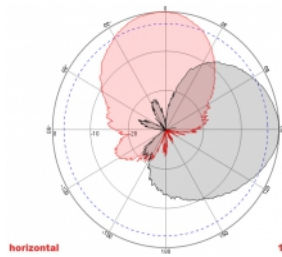

2 x 10 m

Item no. 89891

EAN: 4043619898916

Country of origin: China

Package: Box

Specification

- Connectors: 2 x SMA plug
- GSM, UMTS, LTE, ZigBee, DECT, Z-Wave, NB-IoT, WLAN, Bluetooth, ISM, LoRa 868 MHz / 915 MHz, MIMO
- Frequency range:
698 - 960 MHz
1710 - 2700 MHz
- Antenna gain: 8 dBi
- Impedance: 50 Ohm
- VSWR: 2.0
- Polarisation: vertical, horizontal
- HBW horizontal beamwidth: 75°
- VBW vertical beamwidth: 65°
- Cable type: RG-58
- Cable length incl. connectors: ca. 10 m
- Operating temperature: -40 °C ~ 65 °C
- Housing material: ABS
- Weight: ca. 0.7 kg

- Dimensions (LxWxH): ca. 23.7 x 22.9 x 5.0 cm
 - Max. Pole diameter: ca. 5.5 cm
-

System requirements

- Device with two free SMA connectors
-

Package content

- Antenna
- Mounting material:
Nut, washer, mounting bracket and pole mounting bracket

Images

General

Mounting type:	pole wall
Suitable for indoor:	yes
Suitable for outdoor:	yes

Technical characteristics

Frequency range:	1710 - 2700 MHz 698 MHz - 960 MHz
Antenna gain:	8 dBi
Beam width horizontal:	75°
Beam width vertical:	65°
Impedance:	50 Ω
Operating temperature:	-40 °C ~ 60 °C
Polarisation:	vertical horizontal
Power handling:	50 W
VSWR:	1.5

Physical characteristics

Antenna type:	directional
Housing material:	ABS
Weight:	0.9 kg
Cable type:	RG-58
Cable attenuation:	0.6 dB @ 1 GHz per meter
Cable colour:	black
Cable length incl. connector:	10 m
Length:	23.7 cm