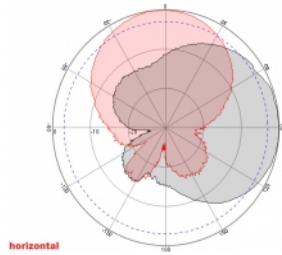

2 x 10 m

Item no. 89891

EAN: 4043619898916

Country of origin: China

Package: Box

Specification

- Connectors: 2 x SMA plug
- GSM, UMTS, LTE, ZigBee, DECT, Z-Wave, NB-IoT, WLAN, Bluetooth, ISM, LoRa 868 MHz / 915 MHz, MIMO
- Frequency range:
698 - 960 MHz
1710 - 2700 MHz
- Antenna gain: 8 dBi
- Impedance: 50 Ohm
- VSWR: 2.0
- Polarisation: vertical, horizontal
- HBW horizontal beamwidth: 75°
- VBW vertical beamwidth: 65°
- Cable type: RG-58
- Cable length incl. connectors: ca. 10 m
- Operating temperature: -40 °C ~ 65 °C
- Housing material: ABS
- Weight: ca. 0.7 kg

- Dimensions (LxWxH): ca. 23.7 x 22.9 x 5.0 cm
 - Max. Pole diameter: ca. 5.5 cm
-

System requirements

- Device with two free SMA connectors
-

Package content

- Antenna
- Mounting material:
Nut, washer, mounting bracket and pole mounting bracket

Images

General

Mounting type:	pole wall
Suitable for indoor:	yes
Suitable for outdoor:	yes

Technical characteristics

Frequency range:	1710 - 2700 MHz 698 MHz - 960 MHz
Antenna gain:	8 dBi
Beam width horizontal:	75°
Beam width vertical:	65°
Impedance:	50 Ω
Operating temperature:	-40 °C ~ 60 °C
Polarisation:	vertical horizontal
Power handling:	50 W
VSWR:	1.5

Physical characteristics

Antenna type:	directional
Housing material:	ABS
Weight:	0.9 kg
Cable type:	RG-58
Cable attenuation:	0.6 dB @ 1 GHz per meter
Cable colour:	black
Cable length incl. connector:	10 m
Length:	23.7 cm