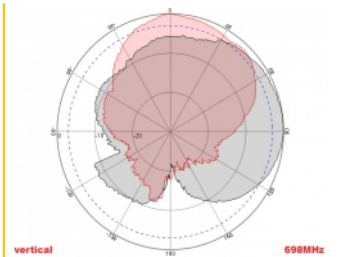

2 x 10 m

Item no. 89891

EAN: 4043619898916

Country of origin: China

Package: Box

Specification

- Connectors: 2 x SMA plug
- GSM, UMTS, LTE, ZigBee, DECT, Z-Wave, NB-IoT, WLAN, Bluetooth, ISM, LoRa 868 MHz / 915 MHz, MIMO
- Frequency range:
698 - 960 MHz
1710 - 2700 MHz
- Antenna gain: 8 dBi
- Impedance: 50 Ohm
- VSWR: 2.0
- Polarisation: vertical, horizontal
- HBW horizontal beamwidth: 75°
- VBW vertical beamwidth: 65°
- Cable type: RG-58
- Cable length incl. connectors: ca. 10 m
- Operating temperature: -40 °C ~ 65 °C
- Housing material: ABS
- Weight: ca. 0.7 kg

- Dimensions (LxWxH): ca. 23.7 x 22.9 x 5.0 cm
 - Max. Pole diameter: ca. 5.5 cm
-

System requirements

- Device with two free SMA connectors
-

Package content

- Antenna
- Mounting material:
Nut, washer, mounting bracket and pole mounting bracket

Images

General

Mounting type:	pole wall
Suitable for indoor:	yes
Suitable for outdoor:	yes

Technical characteristics

Frequency range:	1710 - 2700 MHz 698 MHz - 960 MHz
Antenna gain:	8 dBi
Beam width horizontal:	75°
Beam width vertical:	65°
Impedance:	50 Ω
Operating temperature:	-40 °C ~ 60 °C
Polarisation:	vertical horizontal
Power handling:	50 W
VSWR:	1.5

Physical characteristics

Antenna type:	directional
Housing material:	ABS
Weight:	0.9 kg
Cable type:	RG-58
Cable attenuation:	0.6 dB @ 1 GHz per meter
Cable colour:	black
Cable length incl. connector:	10 m
Length:	23.7 cm