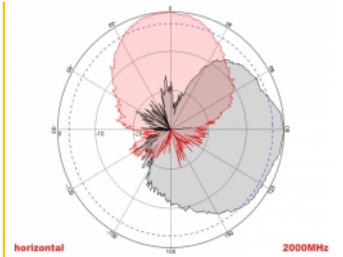

2 x 10 m

Item no. 89891

EAN: 4043619898916

Country of origin: China

Package: Box

Specification

- Connectors: 2 x SMA plug
- GSM, UMTS, LTE, ZigBee, DECT, Z-Wave, NB-IoT, WLAN, Bluetooth, ISM, LoRa 868 MHz / 915 MHz, MIMO
- Frequency range:
698 - 960 MHz
1710 - 2700 MHz
- Antenna gain: 8 dBi
- Impedance: 50 Ohm
- VSWR: 2.0
- Polarisation: vertical, horizontal
- HBW horizontal beamwidth: 75°
- VBW vertical beamwidth: 65°
- Cable type: RG-58
- Cable length incl. connectors: ca. 10 m
- Operating temperature: -40 °C ~ 65 °C
- Housing material: ABS
- Weight: ca. 0.7 kg

- Dimensions (LxWxH): ca. 23.7 x 22.9 x 5.0 cm
 - Max. Pole diameter: ca. 5.5 cm
-

System requirements

- Device with two free SMA connectors
-

Package content

- Antenna
- Mounting material:
Nut, washer, mounting bracket and pole mounting bracket

Images

General

Mounting type:	pole wall
Suitable for indoor:	yes
Suitable for outdoor:	yes

Technical characteristics

Frequency range:	1710 - 2700 MHz 698 MHz - 960 MHz
Antenna gain:	8 dBi
Beam width horizontal:	75°
Beam width vertical:	65°
Impedance:	50 Ω
Operating temperature:	-40 °C ~ 60 °C
Polarisation:	vertical horizontal
Power handling:	50 W
VSWR:	1.5

Physical characteristics

Antenna type:	directional
Housing material:	ABS
Weight:	0.9 kg
Cable type:	RG-58
Cable attenuation:	0.6 dB @ 1 GHz per meter
Cable colour:	black
Cable length incl. connector:	10 m
Length:	23.7 cm