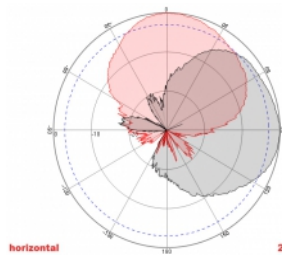

2 x 10 m

Item no. 89891

EAN: 4043619898916

Country of origin: China

Package: Box

Specification

- Connectors: 2 x SMA plug
- GSM, UMTS, LTE, ZigBee, DECT, Z-Wave, NB-IoT, WLAN, Bluetooth, ISM, LoRa 868 MHz / 915 MHz, MIMO
- Frequency range:
698 - 960 MHz
1710 - 2700 MHz
- Antenna gain: 8 dBi
- Impedance: 50 Ohm
- VSWR: 2.0
- Polarisation: vertical, horizontal
- HBW horizontal beamwidth: 75°
- VBW vertical beamwidth: 65°
- Cable type: RG-58
- Cable length incl. connectors: ca. 10 m
- Operating temperature: -40 °C ~ 65 °C
- Housing material: ABS
- Weight: ca. 0.7 kg

- Dimensions (LxWxH): ca. 23.7 x 22.9 x 5.0 cm
 - Max. Pole diameter: ca. 5.5 cm
-

System requirements

- Device with two free SMA connectors
-

Package content

- Antenna
- Mounting material:
Nut, washer, mounting bracket and pole mounting bracket

Images

General

Mounting type:	pole wall
Suitable for indoor:	yes
Suitable for outdoor:	yes

Technical characteristics

Frequency range:	1710 - 2700 MHz 698 MHz - 960 MHz
Antenna gain:	8 dBi
Beam width horizontal:	75°
Beam width vertical:	65°
Impedance:	50 Ω
Operating temperature:	-40 °C ~ 60 °C
Polarisation:	vertical horizontal
Power handling:	50 W
VSWR:	1.5

Physical characteristics

Antenna type:	directional
Housing material:	ABS
Weight:	0.9 kg
Cable type:	RG-58
Cable attenuation:	0.6 dB @ 1 GHz per meter
Cable colour:	black
Cable length incl. connector:	10 m
Length:	23.7 cm