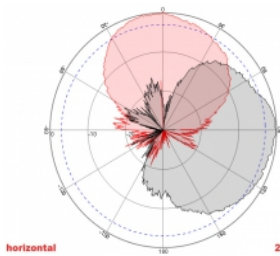

2 x 10 m

Item no. 89891

EAN: 4043619898916

Country of origin: China

Package: Box

Specification

- Connectors: 2 x SMA plug
- GSM, UMTS, LTE, ZigBee, DECT, Z-Wave, NB-IoT, WLAN, Bluetooth, ISM, LoRa 868 MHz / 915 MHz, MIMO
- Frequency range:
698 - 960 MHz
1710 - 2700 MHz
- Antenna gain: 8 dBi
- Impedance: 50 Ohm
- VSWR: 2.0
- Polarisation: vertical, horizontal
- HBW horizontal beamwidth: 75°
- VBW vertical beamwidth: 65°
- Cable type: RG-58
- Cable length incl. connectors: ca. 10 m
- Operating temperature: -40 °C ~ 65 °C
- Housing material: ABS
- Weight: ca. 0.7 kg

- Dimensions (LxWxH): ca. 23.7 x 22.9 x 5.0 cm
 - Max. Pole diameter: ca. 5.5 cm
-

System requirements

- Device with two free SMA connectors
-

Package content

- Antenna
- Mounting material:
Nut, washer, mounting bracket and pole mounting bracket

Images

General

Mounting type:	pole wall
Suitable for indoor:	yes
Suitable for outdoor:	yes

Technical characteristics

Frequency range:	1710 - 2700 MHz 698 MHz - 960 MHz
Antenna gain:	8 dBi
Beam width horizontal:	75°
Beam width vertical:	65°
Impedance:	50 Ω
Operating temperature:	-40 °C ~ 60 °C
Polarisation:	vertical horizontal
Power handling:	50 W
VSWR:	1.5

Physical characteristics

Antenna type:	directional
Housing material:	ABS
Weight:	0.9 kg
Cable type:	RG-58
Cable attenuation:	0.6 dB @ 1 GHz per meter
Cable colour:	black
Cable length incl. connector:	10 m
Length:	23.7 cm