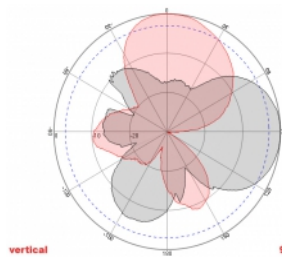

2 x 10 m

Item no. 89891

EAN: 4043619898916

Country of origin: China

Package: Box

Specification

- Connectors: 2 x SMA plug
- GSM, UMTS, LTE, ZigBee, DECT, Z-Wave, NB-IoT, WLAN, Bluetooth, ISM, LoRa 868 MHz / 915 MHz, MIMO
- Frequency range:
698 - 960 MHz
1710 - 2700 MHz
- Antenna gain: 8 dBi
- Impedance: 50 Ohm
- VSWR: 2.0
- Polarisation: vertical, horizontal
- HBW horizontal beamwidth: 75°
- VBW vertical beamwidth: 65°
- Cable type: RG-58
- Cable length incl. connectors: ca. 10 m
- Operating temperature: -40 °C ~ 65 °C
- Housing material: ABS
- Weight: ca. 0.7 kg

- Dimensions (LxWxH): ca. 23.7 x 22.9 x 5.0 cm
 - Max. Pole diameter: ca. 5.5 cm
-

System requirements

- Device with two free SMA connectors
-

Package content

- Antenna
- Mounting material:
Nut, washer, mounting bracket and pole mounting bracket

Images

General

Mounting type:	pole wall
Suitable for indoor:	yes
Suitable for outdoor:	yes

Technical characteristics

Frequency range:	1710 - 2700 MHz 698 MHz - 960 MHz
Antenna gain:	8 dBi
Beam width horizontal:	75°
Beam width vertical:	65°
Impedance:	50 Ω
Operating temperature:	-40 °C ~ 60 °C
Polarisation:	vertical horizontal
Power handling:	50 W
VSWR:	1.5

Physical characteristics

Antenna type:	directional
Housing material:	ABS
Weight:	0.9 kg
Cable type:	RG-58
Cable attenuation:	0.6 dB @ 1 GHz per meter
Cable colour:	black
Cable length incl. connector:	10 m
Length:	23.7 cm