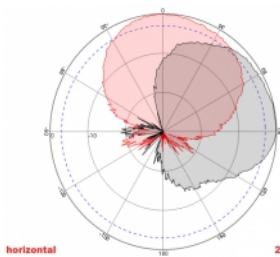

2 x 10 m

Item no. 89891

EAN: 4043619898916

Country of origin: China

Package: Box

Specification

- Connectors: 2 x SMA plug
- GSM, UMTS, LTE, ZigBee, DECT, Z-Wave, NB-IoT, WLAN, Bluetooth, ISM, LoRa 868 MHz / 915 MHz, MIMO
- Frequency range:
698 - 960 MHz
1710 - 2700 MHz
- Antenna gain: 8 dBi
- Impedance: 50 Ohm
- VSWR: 2.0
- Polarisation: vertical, horizontal
- HBW horizontal beamwidth: 75°
- VBW vertical beamwidth: 65°
- Cable type: RG-58
- Cable length incl. connectors: ca. 10 m
- Operating temperature: -40 °C ~ 65 °C
- Housing material: ABS
- Weight: ca. 0.7 kg

- Dimensions (LxWxH): ca. 23.7 x 22.9 x 5.0 cm
 - Max. Pole diameter: ca. 5.5 cm
-

System requirements

- Device with two free SMA connectors
-

Package content

- Antenna
- Mounting material:
Nut, washer, mounting bracket and pole mounting bracket

Images

General

Mounting type:	pole wall
Suitable for indoor:	yes
Suitable for outdoor:	yes

Technical characteristics

Frequency range:	1710 - 2700 MHz 698 MHz - 960 MHz
Antenna gain:	8 dBi
Beam width horizontal:	75°
Beam width vertical:	65°
Impedance:	50 Ω
Operating temperature:	-40 °C ~ 60 °C
Polarisation:	vertical horizontal
Power handling:	50 W
VSWR:	1.5

Physical characteristics

Antenna type:	directional
Housing material:	ABS
Weight:	0.9 kg
Cable type:	RG-58
Cable attenuation:	0.6 dB @ 1 GHz per meter
Cable colour:	black
Cable length incl. connector:	10 m
Length:	23.7 cm