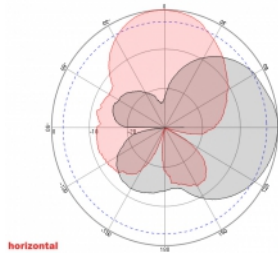

2 x 10 m

Item no. 89891

EAN: 4043619898916

Country of origin: China

Package: Box

Specification

- Connectors: 2 x SMA plug
- GSM, UMTS, LTE, ZigBee, DECT, Z-Wave, NB-IoT, WLAN, Bluetooth, ISM, LoRa 868 MHz / 915 MHz, MIMO
- Frequency range:
698 - 960 MHz
1710 - 2700 MHz
- Antenna gain: 8 dBi
- Impedance: 50 Ohm
- VSWR: 2.0
- Polarisation: vertical, horizontal
- HBW horizontal beamwidth: 75°
- VBW vertical beamwidth: 65°
- Cable type: RG-58
- Cable length incl. connectors: ca. 10 m
- Operating temperature: -40 °C ~ 65 °C
- Housing material: ABS
- Weight: ca. 0.7 kg

- Dimensions (LxWxH): ca. 23.7 x 22.9 x 5.0 cm
 - Max. Pole diameter: ca. 5.5 cm
-

System requirements

- Device with two free SMA connectors
-

Package content

- Antenna
- Mounting material:
Nut, washer, mounting bracket and pole mounting bracket

Images

General

Mounting type:	pole wall
Suitable for indoor:	yes
Suitable for outdoor:	yes

Technical characteristics

Frequency range:	1710 - 2700 MHz 698 MHz - 960 MHz
Antenna gain:	8 dBi
Beam width horizontal:	75°
Beam width vertical:	65°
Impedance:	50 Ω
Operating temperature:	-40 °C ~ 60 °C
Polarisation:	vertical horizontal
Power handling:	50 W
VSWR:	1.5

Physical characteristics

Antenna type:	directional
Housing material:	ABS
Weight:	0.9 kg
Cable type:	RG-58
Cable attenuation:	0.6 dB @ 1 GHz per meter
Cable colour:	black
Cable length incl. connector:	10 m
Length:	23.7 cm