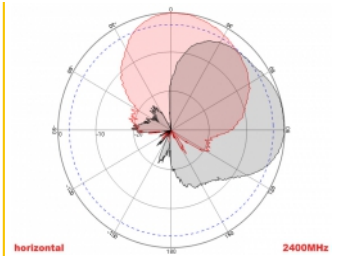

2 x 10 m

Item no. 89891

EAN: 4043619898916

Country of origin: China

Package: Box

Specification

- Connectors: 2 x SMA plug
- GSM, UMTS, LTE, ZigBee, DECT, Z-Wave, NB-IoT, WLAN, Bluetooth, ISM, LoRa 868 MHz / 915 MHz, MIMO
- Frequency range:
698 - 960 MHz
1710 - 2700 MHz
- Antenna gain: 8 dBi
- Impedance: 50 Ohm
- VSWR: 2.0
- Polarisation: vertical, horizontal
- HBW horizontal beamwidth: 75°
- VBW vertical beamwidth: 65°
- Cable type: RG-58
- Cable length incl. connectors: ca. 10 m
- Operating temperature: -40 °C ~ 65 °C
- Housing material: ABS
- Weight: ca. 0.7 kg

- Dimensions (LxWxH): ca. 23.7 x 22.9 x 5.0 cm
 - Max. Pole diameter: ca. 5.5 cm
-

System requirements

- Device with two free SMA connectors
-

Package content

- Antenna
- Mounting material:
Nut, washer, mounting bracket and pole mounting bracket

Images

General

Mounting type:	pole wall
Suitable for indoor:	yes
Suitable for outdoor:	yes

Technical characteristics

Frequency range:	1710 - 2700 MHz 698 MHz - 960 MHz
Antenna gain:	8 dBi
Beam width horizontal:	75°
Beam width vertical:	65°
Impedance:	50 Ω
Operating temperature:	-40 °C ~ 60 °C
Polarisation:	vertical horizontal
Power handling:	50 W
VSWR:	1.5

Physical characteristics

Antenna type:	directional
Housing material:	ABS
Weight:	0.9 kg
Cable type:	RG-58
Cable attenuation:	0.6 dB @ 1 GHz per meter
Cable colour:	black
Cable length incl. connector:	10 m
Length:	23.7 cm