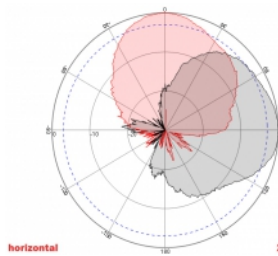

2 x 10 m

Item no. 89891

EAN: 4043619898916

Country of origin: China

Package: Box

Specification

- Connectors: 2 x SMA plug
- GSM, UMTS, LTE, ZigBee, DECT, Z-Wave, NB-IoT, WLAN, Bluetooth, ISM, LoRa 868 MHz / 915 MHz, MIMO
- Frequency range:
698 - 960 MHz
1710 - 2700 MHz
- Antenna gain: 8 dBi
- Impedance: 50 Ohm
- VSWR: 2.0
- Polarisation: vertical, horizontal
- HBW horizontal beamwidth: 75°
- VBW vertical beamwidth: 65°
- Cable type: RG-58
- Cable length incl. connectors: ca. 10 m
- Operating temperature: -40 °C ~ 65 °C
- Housing material: ABS
- Weight: ca. 0.7 kg

- Dimensions (LxWxH): ca. 23.7 x 22.9 x 5.0 cm
 - Max. Pole diameter: ca. 5.5 cm
-

System requirements

- Device with two free SMA connectors
-

Package content

- Antenna
- Mounting material:
Nut, washer, mounting bracket and pole mounting bracket

Images

General

Mounting type:	pole wall
Suitable for indoor:	yes
Suitable for outdoor:	yes

Technical characteristics

Frequency range:	1710 - 2700 MHz 698 MHz - 960 MHz
Antenna gain:	8 dBi
Beam width horizontal:	75°
Beam width vertical:	65°
Impedance:	50 Ω
Operating temperature:	-40 °C ~ 60 °C
Polarisation:	vertical horizontal
Power handling:	50 W
VSWR:	1.5

Physical characteristics

Antenna type:	directional
Housing material:	ABS
Weight:	0.9 kg
Cable type:	RG-58
Cable attenuation:	0.6 dB @ 1 GHz per meter
Cable colour:	black
Cable length incl. connector:	10 m
Length:	23.7 cm