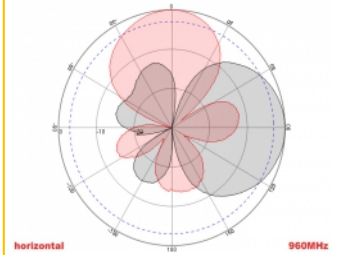

2 x 10 m

Item no. 89891

EAN: 4043619898916

Country of origin: China

Package: Box

Specification

- Connectors: 2 x SMA plug
- GSM, UMTS, LTE, ZigBee, DECT, Z-Wave, NB-IoT, WLAN, Bluetooth, ISM, LoRa 868 MHz / 915 MHz, MIMO
- Frequency range:
698 - 960 MHz
1710 - 2700 MHz
- Antenna gain: 8 dBi
- Impedance: 50 Ohm
- VSWR: 2.0
- Polarisation: vertical, horizontal
- HBW horizontal beamwidth: 75°
- VBW vertical beamwidth: 65°
- Cable type: RG-58
- Cable length incl. connectors: ca. 10 m
- Operating temperature: -40 °C ~ 65 °C
- Housing material: ABS
- Weight: ca. 0.7 kg

- Dimensions (LxWxH): ca. 23.7 x 22.9 x 5.0 cm
 - Max. Pole diameter: ca. 5.5 cm
-

System requirements

- Device with two free SMA connectors
-

Package content

- Antenna
- Mounting material:
Nut, washer, mounting bracket and pole mounting bracket

Images

General

Mounting type:	pole wall
Suitable for indoor:	yes
Suitable for outdoor:	yes

Technical characteristics

Frequency range:	1710 - 2700 MHz 698 MHz - 960 MHz
Antenna gain:	8 dBi
Beam width horizontal:	75°
Beam width vertical:	65°
Impedance:	50 Ω
Operating temperature:	-40 °C ~ 60 °C
Polarisation:	vertical horizontal
Power handling:	50 W
VSWR:	1.5

Physical characteristics

Antenna type:	directional
Housing material:	ABS
Weight:	0.9 kg
Cable type:	RG-58
Cable attenuation:	0.6 dB @ 1 GHz per meter
Cable colour:	black
Cable length incl. connector:	10 m
Length:	23.7 cm