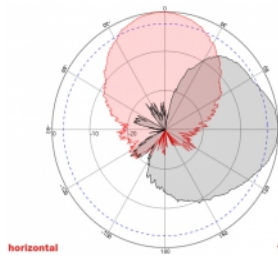

2 x 10 m

Item no. 89891

EAN: 4043619898916

Country of origin: China

Package: Box

Specification

- Connectors: 2 x SMA plug
- GSM, UMTS, LTE, ZigBee, DECT, Z-Wave, NB-IoT, WLAN, Bluetooth, ISM, LoRa 868 MHz / 915 MHz, MIMO
- Frequency range:
698 - 960 MHz
1710 - 2700 MHz
- Antenna gain: 8 dBi
- Impedance: 50 Ohm
- VSWR: 2.0
- Polarisation: vertical, horizontal
- HBW horizontal beamwidth: 75°
- VBW vertical beamwidth: 65°
- Cable type: RG-58
- Cable length incl. connectors: ca. 10 m
- Operating temperature: -40 °C ~ 65 °C
- Housing material: ABS
- Weight: ca. 0.7 kg

- Dimensions (LxWxH): ca. 23.7 x 22.9 x 5.0 cm
 - Max. Pole diameter: ca. 5.5 cm
-

System requirements

- Device with two free SMA connectors
-

Package content

- Antenna
- Mounting material:
Nut, washer, mounting bracket and pole mounting bracket

Images

General

Mounting type:	pole wall
Suitable for indoor:	yes
Suitable for outdoor:	yes

Technical characteristics

Frequency range:	1710 - 2700 MHz 698 MHz - 960 MHz
Antenna gain:	8 dBi
Beam width horizontal:	75°
Beam width vertical:	65°
Impedance:	50 Ω
Operating temperature:	-40 °C ~ 60 °C
Polarisation:	vertical horizontal
Power handling:	50 W
VSWR:	1.5

Physical characteristics

Antenna type:	directional
Housing material:	ABS
Weight:	0.9 kg
Cable type:	RG-58
Cable attenuation:	0.6 dB @ 1 GHz per meter
Cable colour:	black
Cable length incl. connector:	10 m
Length:	23.7 cm