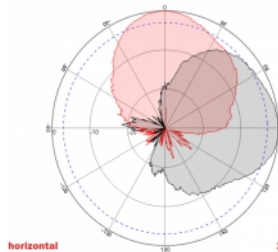

2 x 5 m

Item no. 89890

EAN: 4043619898909

Country of origin: China

Package: Retail Box

Specification

- Connectors: 2 x SMA plug
- GSM, UMTS, LTE, ZigBee, DECT, Z-Wave, NB-IoT, WLAN, Bluetooth, LoRa 868 MHz / 915 MHz, MIMO
- Frequency range:
698 - 960 MHz
1710 - 2700 MHz
- Antenna gain: 8 dBi
- Impedance: 50 Ohm
- VSWR: 2.0
- Polarisation: vertical, horizontal
- HBW horizontal beamwidth: 75°
- VBW vertical beamwidth: 65°
- Cable type: RG-58
- Cable length incl. connectors: ca. 5 m
- Operating temperature: -40 °C ~ 65 °C
- Housing material: ABS
- Weight: ca. 0.7 kg

- Dimensions (LxWxH): ca. 23.7 x 22.9 x 5.0 cm
 - Max. Pole diameter: ca. 5.5 cm
-

System requirements

- Device with two free SMA connectors
-

Package content

- Antenna
- Mounting material:
Nut, washer, mounting bracket and pole mounting bracket

Images

ca. 2 x 5 m

General

Mounting type:	pole wall
Suitable for indoor:	yes
Suitable for outdoor:	yes

Technical characteristics

Frequency range:	1710 - 2700 MHz 698 MHz - 960 MHz
Antenna gain:	8 dBi
Beam width horizontal:	75°
Beam width vertical:	65°
Impedance:	50 Ω
Operating temperature:	-40 °C ~ 60 °C
Polarisation:	vertical horizontal
Power handling:	50 W
VSWR:	2.0

Physical characteristics

Antenna type:	directional
Housing material:	ABS
Weight:	0.7 kg
Cable type:	RG-58
Cable attenuation:	0.6 dB @ 1 GHz per meter
Cable colour:	black
Cable length incl. connector:	5 m
Length:	23.7 cm