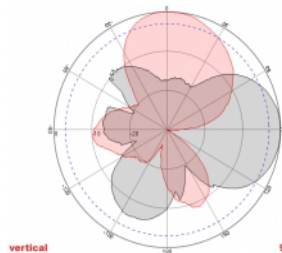

2 x 5 m

Item no. 89890

EAN: 4043619898909

Country of origin: China

Package: Retail Box

Specification

- Connectors: 2 x SMA plug
- GSM, UMTS, LTE, ZigBee, DECT, Z-Wave, NB-IoT, WLAN, Bluetooth, LoRa 868 MHz / 915 MHz, MIMO
- Frequency range:
698 - 960 MHz
1710 - 2700 MHz
- Antenna gain: 8 dBi
- Impedance: 50 Ohm
- VSWR: 2.0
- Polarisation: vertical, horizontal
- HBW horizontal beamwidth: 75°
- VBW vertical beamwidth: 65°
- Cable type: RG-58
- Cable length incl. connectors: ca. 5 m
- Operating temperature: -40 °C ~ 65 °C
- Housing material: ABS
- Weight: ca. 0.7 kg

- Dimensions (LxWxH): ca. 23.7 x 22.9 x 5.0 cm
 - Max. Pole diameter: ca. 5.5 cm
-

System requirements

- Device with two free SMA connectors
-

Package content

- Antenna
- Mounting material:
Nut, washer, mounting bracket and pole mounting bracket

Images

ca. 2 x 5 m

General

Mounting type:	pole wall
Suitable for indoor:	yes
Suitable for outdoor:	yes

Technical characteristics

Frequency range:	1710 - 2700 MHz 698 MHz - 960 MHz
Antenna gain:	8 dBi
Beam width horizontal:	75°
Beam width vertical:	65°
Impedance:	50 Ω
Operating temperature:	-40 °C ~ 60 °C
Polarisation:	vertical horizontal
Power handling:	50 W
VSWR:	2.0

Physical characteristics

Antenna type:	directional
Housing material:	ABS
Weight:	0.7 kg
Cable type:	RG-58
Cable attenuation:	0.6 dB @ 1 GHz per meter
Cable colour:	black
Cable length incl. connector:	5 m
Length:	23.7 cm