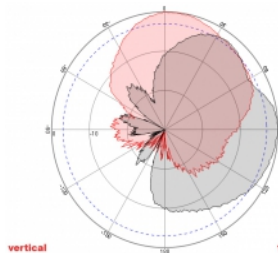

2 x 5 m

Item no. 89890

EAN: 4043619898909

Country of origin: China

Package: Retail Box

Specification

- Connectors: 2 x SMA plug
- GSM, UMTS, LTE, ZigBee, DECT, Z-Wave, NB-IoT, WLAN, Bluetooth, LoRa 868 MHz / 915 MHz, MIMO
- Frequency range:
698 - 960 MHz
1710 - 2700 MHz
- Antenna gain: 8 dBi
- Impedance: 50 Ohm
- VSWR: 2.0
- Polarisation: vertical, horizontal
- HBW horizontal beamwidth: 75°
- VBW vertical beamwidth: 65°
- Cable type: RG-58
- Cable length incl. connectors: ca. 5 m
- Operating temperature: -40 °C ~ 65 °C
- Housing material: ABS
- Weight: ca. 0.7 kg

- Dimensions (LxWxH): ca. 23.7 x 22.9 x 5.0 cm
 - Max. Pole diameter: ca. 5.5 cm
-

System requirements

- Device with two free SMA connectors
-

Package content

- Antenna
- Mounting material:
Nut, washer, mounting bracket and pole mounting bracket

Images

ca. 2 x 5 m

General

Mounting type:	pole wall
Suitable for indoor:	yes
Suitable for outdoor:	yes

Technical characteristics

Frequency range:	1710 - 2700 MHz 698 MHz - 960 MHz
Antenna gain:	8 dBi
Beam width horizontal:	75°
Beam width vertical:	65°
Impedance:	50 Ω
Operating temperature:	-40 °C ~ 60 °C
Polarisation:	vertical horizontal
Power handling:	50 W
VSWR:	2.0

Physical characteristics

Antenna type:	directional
Housing material:	ABS
Weight:	0.7 kg
Cable type:	RG-58
Cable attenuation:	0.6 dB @ 1 GHz per meter
Cable colour:	black
Cable length incl. connector:	5 m
Length:	23.7 cm