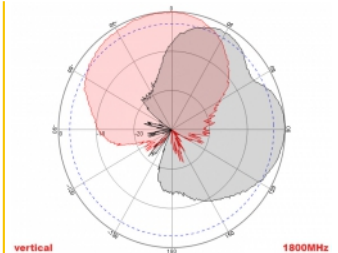

2 x 5 m

Item no. 89890

EAN: 4043619898909

Country of origin: China

Package: Retail Box

Specification

- Connectors: 2 x SMA plug
- GSM, UMTS, LTE, ZigBee, DECT, Z-Wave, NB-IoT, WLAN, Bluetooth, LoRa 868 MHz / 915 MHz, MIMO
- Frequency range:
698 - 960 MHz
1710 - 2700 MHz
- Antenna gain: 8 dBi
- Impedance: 50 Ohm
- VSWR: 2.0
- Polarisation: vertical, horizontal
- HBW horizontal beamwidth: 75°
- VBW vertical beamwidth: 65°
- Cable type: RG-58
- Cable length incl. connectors: ca. 5 m
- Operating temperature: -40 °C ~ 65 °C
- Housing material: ABS
- Weight: ca. 0.7 kg

- Dimensions (LxWxH): ca. 23.7 x 22.9 x 5.0 cm
 - Max. Pole diameter: ca. 5.5 cm
-

System requirements

- Device with two free SMA connectors
-

Package content

- Antenna
- Mounting material:
Nut, washer, mounting bracket and pole mounting bracket

Images

ca. 2 x 5 m

General

Mounting type:	pole wall
Suitable for indoor:	yes
Suitable for outdoor:	yes

Technical characteristics

Frequency range:	1710 - 2700 MHz 698 MHz - 960 MHz
Antenna gain:	8 dBi
Beam width horizontal:	75°
Beam width vertical:	65°
Impedance:	50 Ω
Operating temperature:	-40 °C ~ 60 °C
Polarisation:	vertical horizontal
Power handling:	50 W
VSWR:	2.0

Physical characteristics

Antenna type:	directional
Housing material:	ABS
Weight:	0.7 kg
Cable type:	RG-58
Cable attenuation:	0.6 dB @ 1 GHz per meter
Cable colour:	black
Cable length incl. connector:	5 m
Length:	23.7 cm