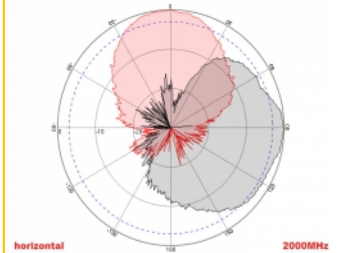

2 x 5 m

Item no. 89890

EAN: 4043619898909

Country of origin: China

Package: Retail Box

Specification

- Connectors: 2 x SMA plug
- GSM, UMTS, LTE, ZigBee, DECT, Z-Wave, NB-IoT, WLAN, Bluetooth, LoRa 868 MHz / 915 MHz, MIMO
- Frequency range:
698 - 960 MHz
1710 - 2700 MHz
- Antenna gain: 8 dBi
- Impedance: 50 Ohm
- VSWR: 2.0
- Polarisation: vertical, horizontal
- HBW horizontal beamwidth: 75°
- VBW vertical beamwidth: 65°
- Cable type: RG-58
- Cable length incl. connectors: ca. 5 m
- Operating temperature: -40 °C ~ 65 °C
- Housing material: ABS
- Weight: ca. 0.7 kg

- Dimensions (LxWxH): ca. 23.7 x 22.9 x 5.0 cm
 - Max. Pole diameter: ca. 5.5 cm
-

System requirements

- Device with two free SMA connectors
-

Package content

- Antenna
- Mounting material:
Nut, washer, mounting bracket and pole mounting bracket

Images

ca. 2 x 5 m

General

Mounting type:	pole wall
Suitable for indoor:	yes
Suitable for outdoor:	yes

Technical characteristics

Frequency range:	1710 - 2700 MHz 698 MHz - 960 MHz
Antenna gain:	8 dBi
Beam width horizontal:	75°
Beam width vertical:	65°
Impedance:	50 Ω
Operating temperature:	-40 °C ~ 60 °C
Polarisation:	vertical horizontal
Power handling:	50 W
VSWR:	2.0

Physical characteristics

Antenna type:	directional
Housing material:	ABS
Weight:	0.7 kg
Cable type:	RG-58
Cable attenuation:	0.6 dB @ 1 GHz per meter
Cable colour:	black
Cable length incl. connector:	5 m
Length:	23.7 cm