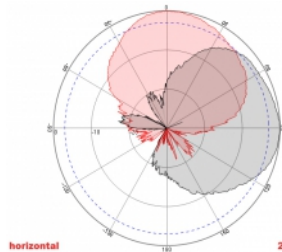

2 x 5 m

Item no. 89890

EAN: 4043619898909

Country of origin: China

Package: Retail Box

Specification

- Connectors: 2 x SMA plug
- GSM, UMTS, LTE, ZigBee, DECT, Z-Wave, NB-IoT, WLAN, Bluetooth, LoRa 868 MHz / 915 MHz, MIMO
- Frequency range:
698 - 960 MHz
1710 - 2700 MHz
- Antenna gain: 8 dBi
- Impedance: 50 Ohm
- VSWR: 2.0
- Polarisation: vertical, horizontal
- HBW horizontal beamwidth: 75°
- VBW vertical beamwidth: 65°
- Cable type: RG-58
- Cable length incl. connectors: ca. 5 m
- Operating temperature: -40 °C ~ 65 °C
- Housing material: ABS
- Weight: ca. 0.7 kg

- Dimensions (LxWxH): ca. 23.7 x 22.9 x 5.0 cm
 - Max. Pole diameter: ca. 5.5 cm
-

System requirements

- Device with two free SMA connectors
-

Package content

- Antenna
- Mounting material:
Nut, washer, mounting bracket and pole mounting bracket

Images

ca. 2 x 5 m

General

Mounting type:	pole wall
Suitable for indoor:	yes
Suitable for outdoor:	yes

Technical characteristics

Frequency range:	1710 - 2700 MHz 698 MHz - 960 MHz
Antenna gain:	8 dBi
Beam width horizontal:	75°
Beam width vertical:	65°
Impedance:	50 Ω
Operating temperature:	-40 °C ~ 60 °C
Polarisation:	vertical horizontal
Power handling:	50 W
VSWR:	2.0

Physical characteristics

Antenna type:	directional
Housing material:	ABS
Weight:	0.7 kg
Cable type:	RG-58
Cable attenuation:	0.6 dB @ 1 GHz per meter
Cable colour:	black
Cable length incl. connector:	5 m
Length:	23.7 cm