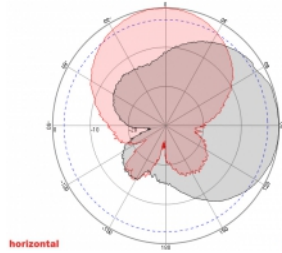

2 x 5 m

Item no. 89890

EAN: 4043619898909

Country of origin: China

Package: Retail Box

Specification

- Connectors: 2 x SMA plug
- GSM, UMTS, LTE, ZigBee, DECT, Z-Wave, NB-IoT, WLAN, Bluetooth, LoRa 868 MHz / 915 MHz, MIMO
- Frequency range:
698 - 960 MHz
1710 - 2700 MHz
- Antenna gain: 8 dBi
- Impedance: 50 Ohm
- VSWR: 2.0
- Polarisation: vertical, horizontal
- HBW horizontal beamwidth: 75°
- VBW vertical beamwidth: 65°
- Cable type: RG-58
- Cable length incl. connectors: ca. 5 m
- Operating temperature: -40 °C ~ 65 °C
- Housing material: ABS
- Weight: ca. 0.7 kg

- Dimensions (LxWxH): ca. 23.7 x 22.9 x 5.0 cm
 - Max. Pole diameter: ca. 5.5 cm
-

System requirements

- Device with two free SMA connectors
-

Package content

- Antenna
- Mounting material:
Nut, washer, mounting bracket and pole mounting bracket

Images

ca. 2 x 5 m

General

Mounting type:	pole wall
Suitable for indoor:	yes
Suitable for outdoor:	yes

Technical characteristics

Frequency range:	1710 - 2700 MHz 698 MHz - 960 MHz
Antenna gain:	8 dBi
Beam width horizontal:	75°
Beam width vertical:	65°
Impedance:	50 Ω
Operating temperature:	-40 °C ~ 60 °C
Polarisation:	vertical horizontal
Power handling:	50 W
VSWR:	2.0

Physical characteristics

Antenna type:	directional
Housing material:	ABS
Weight:	0.7 kg
Cable type:	RG-58
Cable attenuation:	0.6 dB @ 1 GHz per meter
Cable colour:	black
Cable length incl. connector:	5 m
Length:	23.7 cm