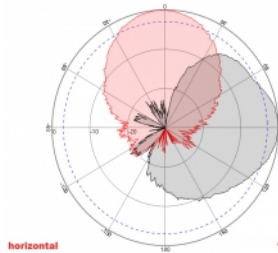

2 x 5 m

Item no. 89890

EAN: 4043619898909

Country of origin: China

Package: Retail Box

Specification

- Connectors: 2 x SMA plug
- GSM, UMTS, LTE, ZigBee, DECT, Z-Wave, NB-IoT, WLAN, Bluetooth, LoRa 868 MHz / 915 MHz, MIMO
- Frequency range:
698 - 960 MHz
1710 - 2700 MHz
- Antenna gain: 8 dBi
- Impedance: 50 Ohm
- VSWR: 2.0
- Polarisation: vertical, horizontal
- HBW horizontal beamwidth: 75°
- VBW vertical beamwidth: 65°
- Cable type: RG-58
- Cable length incl. connectors: ca. 5 m
- Operating temperature: -40 °C ~ 65 °C
- Housing material: ABS
- Weight: ca. 0.7 kg

- Dimensions (LxWxH): ca. 23.7 x 22.9 x 5.0 cm
 - Max. Pole diameter: ca. 5.5 cm
-

System requirements

- Device with two free SMA connectors
-

Package content

- Antenna
- Mounting material:
Nut, washer, mounting bracket and pole mounting bracket

Images

ca. 2 x 5 m

General

Mounting type:	pole wall
Suitable for indoor:	yes
Suitable for outdoor:	yes

Technical characteristics

Frequency range:	1710 - 2700 MHz 698 MHz - 960 MHz
Antenna gain:	8 dBi
Beam width horizontal:	75°
Beam width vertical:	65°
Impedance:	50 Ω
Operating temperature:	-40 °C ~ 60 °C
Polarisation:	vertical horizontal
Power handling:	50 W
VSWR:	2.0

Physical characteristics

Antenna type:	directional
Housing material:	ABS
Weight:	0.7 kg
Cable type:	RG-58
Cable attenuation:	0.6 dB @ 1 GHz per meter
Cable colour:	black
Cable length incl. connector:	5 m
Length:	23.7 cm