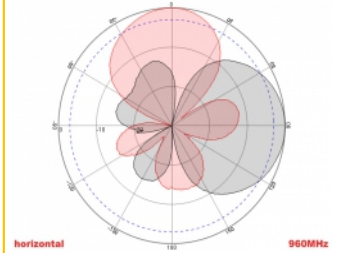

2 x 5 m

Item no. 89890

EAN: 4043619898909

Country of origin: China

Package: Retail Box

Specification

- Connectors: 2 x SMA plug
- GSM, UMTS, LTE, ZigBee, DECT, Z-Wave, NB-IoT, WLAN, Bluetooth, LoRa 868 MHz / 915 MHz, MIMO
- Frequency range:
698 - 960 MHz
1710 - 2700 MHz
- Antenna gain: 8 dBi
- Impedance: 50 Ohm
- VSWR: 2.0
- Polarisation: vertical, horizontal
- HBW horizontal beamwidth: 75°
- VBW vertical beamwidth: 65°
- Cable type: RG-58
- Cable length incl. connectors: ca. 5 m
- Operating temperature: -40 °C ~ 65 °C
- Housing material: ABS
- Weight: ca. 0.7 kg

- Dimensions (LxWxH): ca. 23.7 x 22.9 x 5.0 cm
 - Max. Pole diameter: ca. 5.5 cm
-

System requirements

- Device with two free SMA connectors
-

Package content

- Antenna
- Mounting material:
Nut, washer, mounting bracket and pole mounting bracket

Images

ca. 2 x 5 m

General

Mounting type:	pole wall
Suitable for indoor:	yes
Suitable for outdoor:	yes

Technical characteristics

Frequency range:	1710 - 2700 MHz 698 MHz - 960 MHz
Antenna gain:	8 dBi
Beam width horizontal:	75°
Beam width vertical:	65°
Impedance:	50 Ω
Operating temperature:	-40 °C ~ 60 °C
Polarisation:	vertical horizontal
Power handling:	50 W
VSWR:	2.0

Physical characteristics

Antenna type:	directional
Housing material:	ABS
Weight:	0.7 kg
Cable type:	RG-58
Cable attenuation:	0.6 dB @ 1 GHz per meter
Cable colour:	black
Cable length incl. connector:	5 m
Length:	23.7 cm