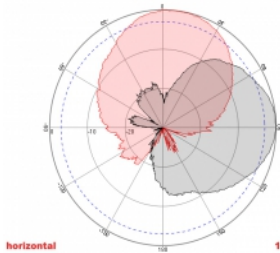

2 x 5 m

Item no. 89890

EAN: 4043619898909

Country of origin: China

Package: Retail Box

Specification

- Connectors: 2 x SMA plug
- GSM, UMTS, LTE, ZigBee, DECT, Z-Wave, NB-IoT, WLAN, Bluetooth, LoRa 868 MHz / 915 MHz, MIMO
- Frequency range:
698 - 960 MHz
1710 - 2700 MHz
- Antenna gain: 8 dBi
- Impedance: 50 Ohm
- VSWR: 2.0
- Polarisation: vertical, horizontal
- HBW horizontal beamwidth: 75°
- VBW vertical beamwidth: 65°
- Cable type: RG-58
- Cable length incl. connectors: ca. 5 m
- Operating temperature: -40 °C ~ 65 °C
- Housing material: ABS
- Weight: ca. 0.7 kg

- Dimensions (LxWxH): ca. 23.7 x 22.9 x 5.0 cm
 - Max. Pole diameter: ca. 5.5 cm
-

System requirements

- Device with two free SMA connectors
-

Package content

- Antenna
- Mounting material:
Nut, washer, mounting bracket and pole mounting bracket

Images

ca. 2 x 5 m

General

Mounting type:	pole wall
Suitable for indoor:	yes
Suitable for outdoor:	yes

Technical characteristics

Frequency range:	1710 - 2700 MHz 698 MHz - 960 MHz
Antenna gain:	8 dBi
Beam width horizontal:	75°
Beam width vertical:	65°
Impedance:	50 Ω
Operating temperature:	-40 °C ~ 60 °C
Polarisation:	vertical horizontal
Power handling:	50 W
VSWR:	2.0

Physical characteristics

Antenna type:	directional
Housing material:	ABS
Weight:	0.7 kg
Cable type:	RG-58
Cable attenuation:	0.6 dB @ 1 GHz per meter
Cable colour:	black
Cable length incl. connector:	5 m
Length:	23.7 cm