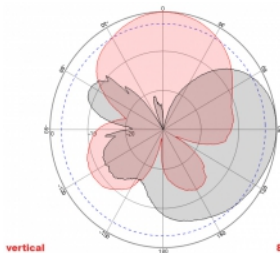

2 x 5 m

Item no. 89890

EAN: 4043619898909

Country of origin: China

Package: Retail Box

Specification

- Connectors: 2 x SMA plug
- GSM, UMTS, LTE, ZigBee, DECT, Z-Wave, NB-IoT, WLAN, Bluetooth, LoRa 868 MHz / 915 MHz, MIMO
- Frequency range:
698 - 960 MHz
1710 - 2700 MHz
- Antenna gain: 8 dBi
- Impedance: 50 Ohm
- VSWR: 2.0
- Polarisation: vertical, horizontal
- HBW horizontal beamwidth: 75°
- VBW vertical beamwidth: 65°
- Cable type: RG-58
- Cable length incl. connectors: ca. 5 m
- Operating temperature: -40 °C ~ 65 °C
- Housing material: ABS
- Weight: ca. 0.7 kg

- Dimensions (LxWxH): ca. 23.7 x 22.9 x 5.0 cm
 - Max. Pole diameter: ca. 5.5 cm
-

System requirements

- Device with two free SMA connectors
-

Package content

- Antenna
- Mounting material:
Nut, washer, mounting bracket and pole mounting bracket

Images

ca. 2 x 5 m

General

Mounting type:	pole wall
Suitable for indoor:	yes
Suitable for outdoor:	yes

Technical characteristics

Frequency range:	1710 - 2700 MHz 698 MHz - 960 MHz
Antenna gain:	8 dBi
Beam width horizontal:	75°
Beam width vertical:	65°
Impedance:	50 Ω
Operating temperature:	-40 °C ~ 60 °C
Polarisation:	vertical horizontal
Power handling:	50 W
VSWR:	2.0

Physical characteristics

Antenna type:	directional
Housing material:	ABS
Weight:	0.7 kg
Cable type:	RG-58
Cable attenuation:	0.6 dB @ 1 GHz per meter
Cable colour:	black
Cable length incl. connector:	5 m
Length:	23.7 cm