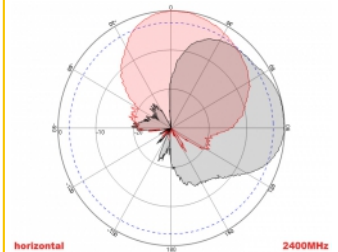

2 x 5 m

Item no. 89890

EAN: 4043619898909

Country of origin: China

Package: Retail Box

Specification

- Connectors: 2 x SMA plug
- GSM, UMTS, LTE, ZigBee, DECT, Z-Wave, NB-IoT, WLAN, Bluetooth, LoRa 868 MHz / 915 MHz, MIMO
- Frequency range:
698 - 960 MHz
1710 - 2700 MHz
- Antenna gain: 8 dBi
- Impedance: 50 Ohm
- VSWR: 2.0
- Polarisation: vertical, horizontal
- HBW horizontal beamwidth: 75°
- VBW vertical beamwidth: 65°
- Cable type: RG-58
- Cable length incl. connectors: ca. 5 m
- Operating temperature: -40 °C ~ 65 °C
- Housing material: ABS
- Weight: ca. 0.7 kg

- Dimensions (LxWxH): ca. 23.7 x 22.9 x 5.0 cm
 - Max. Pole diameter: ca. 5.5 cm
-

System requirements

- Device with two free SMA connectors
-

Package content

- Antenna
- Mounting material:
Nut, washer, mounting bracket and pole mounting bracket

Images

ca. 2 x 5 m

General

Mounting type:	pole wall
Suitable for indoor:	yes
Suitable for outdoor:	yes

Technical characteristics

Frequency range:	1710 - 2700 MHz 698 MHz - 960 MHz
Antenna gain:	8 dBi
Beam width horizontal:	75°
Beam width vertical:	65°
Impedance:	50 Ω
Operating temperature:	-40 °C ~ 60 °C
Polarisation:	vertical horizontal
Power handling:	50 W
VSWR:	2.0

Physical characteristics

Antenna type:	directional
Housing material:	ABS
Weight:	0.7 kg
Cable type:	RG-58
Cable attenuation:	0.6 dB @ 1 GHz per meter
Cable colour:	black
Cable length incl. connector:	5 m
Length:	23.7 cm