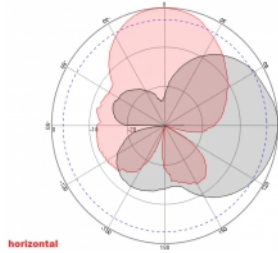

2 x 5 m

Item no. 89890

EAN: 4043619898909

Country of origin: China

Package: Retail Box

Specification

- Connectors: 2 x SMA plug
- GSM, UMTS, LTE, ZigBee, DECT, Z-Wave, NB-IoT, WLAN, Bluetooth, LoRa 868 MHz / 915 MHz, MIMO
- Frequency range:
698 - 960 MHz
1710 - 2700 MHz
- Antenna gain: 8 dBi
- Impedance: 50 Ohm
- VSWR: 2.0
- Polarisation: vertical, horizontal
- HBW horizontal beamwidth: 75°
- VBW vertical beamwidth: 65°
- Cable type: RG-58
- Cable length incl. connectors: ca. 5 m
- Operating temperature: -40 °C ~ 65 °C
- Housing material: ABS
- Weight: ca. 0.7 kg

- Dimensions (LxWxH): ca. 23.7 x 22.9 x 5.0 cm
 - Max. Pole diameter: ca. 5.5 cm
-

System requirements

- Device with two free SMA connectors
-

Package content

- Antenna
- Mounting material:
Nut, washer, mounting bracket and pole mounting bracket

Images

ca. 2 x 5 m

General

Mounting type:	pole wall
Suitable for indoor:	yes
Suitable for outdoor:	yes

Technical characteristics

Frequency range:	1710 - 2700 MHz 698 MHz - 960 MHz
Antenna gain:	8 dBi
Beam width horizontal:	75°
Beam width vertical:	65°
Impedance:	50 Ω
Operating temperature:	-40 °C ~ 60 °C
Polarisation:	vertical horizontal
Power handling:	50 W
VSWR:	2.0

Physical characteristics

Antenna type:	directional
Housing material:	ABS
Weight:	0.7 kg
Cable type:	RG-58
Cable attenuation:	0.6 dB @ 1 GHz per meter
Cable colour:	black
Cable length incl. connector:	5 m
Length:	23.7 cm