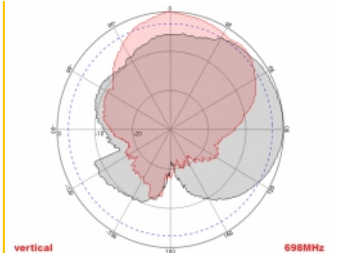

2 x 5 m

Item no. 89890

EAN: 4043619898909

Country of origin: China

Package: Retail Box

Specification

- Connectors: 2 x SMA plug
- GSM, UMTS, LTE, ZigBee, DECT, Z-Wave, NB-IoT, WLAN, Bluetooth, LoRa 868 MHz / 915 MHz, MIMO
- Frequency range:
698 - 960 MHz
1710 - 2700 MHz
- Antenna gain: 8 dBi
- Impedance: 50 Ohm
- VSWR: 2.0
- Polarisation: vertical, horizontal
- HBW horizontal beamwidth: 75°
- VBW vertical beamwidth: 65°
- Cable type: RG-58
- Cable length incl. connectors: ca. 5 m
- Operating temperature: -40 °C ~ 65 °C
- Housing material: ABS
- Weight: ca. 0.7 kg

- Dimensions (LxWxH): ca. 23.7 x 22.9 x 5.0 cm
 - Max. Pole diameter: ca. 5.5 cm
-

System requirements

- Device with two free SMA connectors
-

Package content

- Antenna
- Mounting material:
Nut, washer, mounting bracket and pole mounting bracket

Images

ca. 2 x 5 m

General

Mounting type:	pole wall
Suitable for indoor:	yes
Suitable for outdoor:	yes

Technical characteristics

Frequency range:	1710 - 2700 MHz 698 MHz - 960 MHz
Antenna gain:	8 dBi
Beam width horizontal:	75°
Beam width vertical:	65°
Impedance:	50 Ω
Operating temperature:	-40 °C ~ 60 °C
Polarisation:	vertical horizontal
Power handling:	50 W
VSWR:	2.0

Physical characteristics

Antenna type:	directional
Housing material:	ABS
Weight:	0.7 kg
Cable type:	RG-58
Cable attenuation:	0.6 dB @ 1 GHz per meter
Cable colour:	black
Cable length incl. connector:	5 m
Length:	23.7 cm