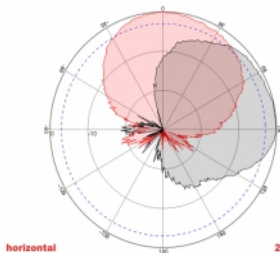

2 x 5 m

Item no. 89890

EAN: 4043619898909

Country of origin: China

Package: Retail Box

Specification

- Connectors: 2 x SMA plug
- GSM, UMTS, LTE, ZigBee, DECT, Z-Wave, NB-IoT, WLAN, Bluetooth, LoRa 868 MHz / 915 MHz, MIMO
- Frequency range:
698 - 960 MHz
1710 - 2700 MHz
- Antenna gain: 8 dBi
- Impedance: 50 Ohm
- VSWR: 2.0
- Polarisation: vertical, horizontal
- HBW horizontal beamwidth: 75°
- VBW vertical beamwidth: 65°
- Cable type: RG-58
- Cable length incl. connectors: ca. 5 m
- Operating temperature: -40 °C ~ 65 °C
- Housing material: ABS
- Weight: ca. 0.7 kg

- Dimensions (LxWxH): ca. 23.7 x 22.9 x 5.0 cm
 - Max. Pole diameter: ca. 5.5 cm
-

System requirements

- Device with two free SMA connectors
-

Package content

- Antenna
- Mounting material:
Nut, washer, mounting bracket and pole mounting bracket

Images

ca. 2 x 5 m

General

Mounting type:	pole wall
Suitable for indoor:	yes
Suitable for outdoor:	yes

Technical characteristics

Frequency range:	1710 - 2700 MHz 698 MHz - 960 MHz
Antenna gain:	8 dBi
Beam width horizontal:	75°
Beam width vertical:	65°
Impedance:	50 Ω
Operating temperature:	-40 °C ~ 60 °C
Polarisation:	vertical horizontal
Power handling:	50 W
VSWR:	2.0

Physical characteristics

Antenna type:	directional
Housing material:	ABS
Weight:	0.7 kg
Cable type:	RG-58
Cable attenuation:	0.6 dB @ 1 GHz per meter
Cable colour:	black
Cable length incl. connector:	5 m
Length:	23.7 cm