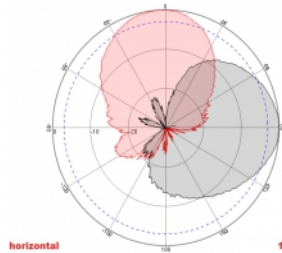

2 x 5 m

Item no. 89890

EAN: 4043619898909

Country of origin: China

Package: Retail Box

Specification

- Connectors: 2 x SMA plug
- GSM, UMTS, LTE, ZigBee, DECT, Z-Wave, NB-IoT, WLAN, Bluetooth, LoRa 868 MHz / 915 MHz, MIMO
- Frequency range:
698 - 960 MHz
1710 - 2700 MHz
- Antenna gain: 8 dBi
- Impedance: 50 Ohm
- VSWR: 2.0
- Polarisation: vertical, horizontal
- HBW horizontal beamwidth: 75°
- VBW vertical beamwidth: 65°
- Cable type: RG-58
- Cable length incl. connectors: ca. 5 m
- Operating temperature: -40 °C ~ 65 °C
- Housing material: ABS
- Weight: ca. 0.7 kg

- Dimensions (LxWxH): ca. 23.7 x 22.9 x 5.0 cm
 - Max. Pole diameter: ca. 5.5 cm
-

System requirements

- Device with two free SMA connectors
-

Package content

- Antenna
- Mounting material:
Nut, washer, mounting bracket and pole mounting bracket

Images

ca. 2 x 5 m

General

Mounting type:	pole wall
Suitable for indoor:	yes
Suitable for outdoor:	yes

Technical characteristics

Frequency range:	1710 - 2700 MHz 698 MHz - 960 MHz
Antenna gain:	8 dBi
Beam width horizontal:	75°
Beam width vertical:	65°
Impedance:	50 Ω
Operating temperature:	-40 °C ~ 60 °C
Polarisation:	vertical horizontal
Power handling:	50 W
VSWR:	2.0

Physical characteristics

Antenna type:	directional
Housing material:	ABS
Weight:	0.7 kg
Cable type:	RG-58
Cable attenuation:	0.6 dB @ 1 GHz per meter
Cable colour:	black
Cable length incl. connector:	5 m
Length:	23.7 cm