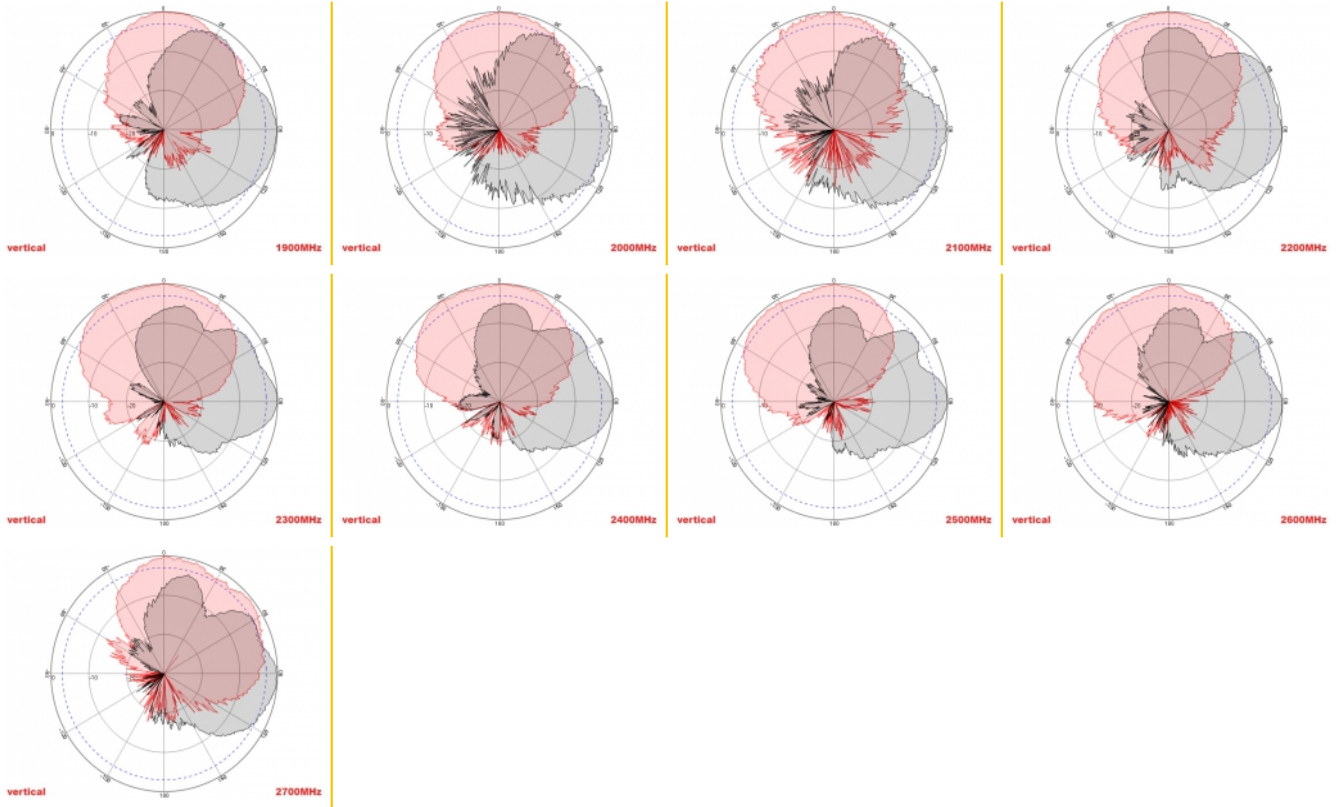

2 x 5 m

Item no. 89890

EAN: 4043619898909

Country of origin: China

Package: Retail Box

Specification

- Connectors: 2 x SMA plug
- GSM, UMTS, LTE, ZigBee, DECT, Z-Wave, NB-IoT, WLAN, Bluetooth, LoRa 868 MHz / 915 MHz, MIMO
- Frequency range:
698 - 960 MHz
1710 - 2700 MHz
- Antenna gain: 8 dBi
- Impedance: 50 Ohm
- VSWR: 2.0
- Polarisation: vertical, horizontal
- HBW horizontal beamwidth: 75°
- VBW vertical beamwidth: 65°
- Cable type: RG-58
- Cable length incl. connectors: ca. 5 m
- Operating temperature: -40 °C ~ 65 °C
- Housing material: ABS
- Weight: ca. 0.7 kg

- Dimensions (LxWxH): ca. 23.7 x 22.9 x 5.0 cm
 - Max. Pole diameter: ca. 5.5 cm
-

System requirements

- Device with two free SMA connectors
-

Package content

- Antenna
- Mounting material:
Nut, washer, mounting bracket and pole mounting bracket

Images

ca. 2 x 5 m

General

Mounting type:	pole wall
Suitable for indoor:	yes
Suitable for outdoor:	yes

Technical characteristics

Frequency range:	1710 - 2700 MHz 698 MHz - 960 MHz
Antenna gain:	8 dBi
Beam width horizontal:	75°
Beam width vertical:	65°
Impedance:	50 Ω
Operating temperature:	-40 °C ~ 60 °C
Polarisation:	vertical horizontal
Power handling:	50 W
VSWR:	2.0

Physical characteristics

Antenna type:	directional
Housing material:	ABS
Weight:	0.7 kg
Cable type:	RG-58
Cable attenuation:	0.6 dB @ 1 GHz per meter
Cable colour:	black
Cable length incl. connector:	5 m
Length:	23.7 cm