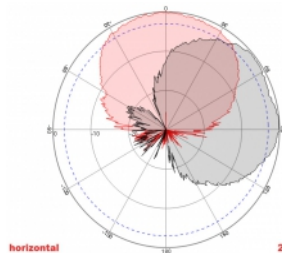

2 x 5 m

Item no. 89890

EAN: 4043619898909

Country of origin: China

Package: Retail Box

Specification

- Connectors: 2 x SMA plug
- GSM, UMTS, LTE, ZigBee, DECT, Z-Wave, NB-IoT, WLAN, Bluetooth, LoRa 868 MHz / 915 MHz, MIMO
- Frequency range:
698 - 960 MHz
1710 - 2700 MHz
- Antenna gain: 8 dBi
- Impedance: 50 Ohm
- VSWR: 2.0
- Polarisation: vertical, horizontal
- HBW horizontal beamwidth: 75°
- VBW vertical beamwidth: 65°
- Cable type: RG-58
- Cable length incl. connectors: ca. 5 m
- Operating temperature: -40 °C ~ 65 °C
- Housing material: ABS
- Weight: ca. 0.7 kg

- Dimensions (LxWxH): ca. 23.7 x 22.9 x 5.0 cm
 - Max. Pole diameter: ca. 5.5 cm
-

System requirements

- Device with two free SMA connectors
-

Package content

- Antenna
- Mounting material:
Nut, washer, mounting bracket and pole mounting bracket

Images

ca. 2 x 5 m

General

Mounting type:	pole wall
Suitable for indoor:	yes
Suitable for outdoor:	yes

Technical characteristics

Frequency range:	1710 - 2700 MHz 698 MHz - 960 MHz
Antenna gain:	8 dBi
Beam width horizontal:	75°
Beam width vertical:	65°
Impedance:	50 Ω
Operating temperature:	-40 °C ~ 60 °C
Polarisation:	vertical horizontal
Power handling:	50 W
VSWR:	2.0

Physical characteristics

Antenna type:	directional
Housing material:	ABS
Weight:	0.7 kg
Cable type:	RG-58
Cable attenuation:	0.6 dB @ 1 GHz per meter
Cable colour:	black
Cable length incl. connector:	5 m
Length:	23.7 cm