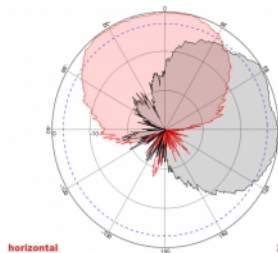

2 x 5 m

Item no. 89890

EAN: 4043619898909

Country of origin: China

Package: Retail Box

Specification

- Connectors: 2 x SMA plug
- GSM, UMTS, LTE, ZigBee, DECT, Z-Wave, NB-IoT, WLAN, Bluetooth, LoRa 868 MHz / 915 MHz, MIMO
- Frequency range:
698 - 960 MHz
1710 - 2700 MHz
- Antenna gain: 8 dBi
- Impedance: 50 Ohm
- VSWR: 2.0
- Polarisation: vertical, horizontal
- HBW horizontal beamwidth: 75°
- VBW vertical beamwidth: 65°
- Cable type: RG-58
- Cable length incl. connectors: ca. 5 m
- Operating temperature: -40 °C ~ 65 °C
- Housing material: ABS
- Weight: ca. 0.7 kg

- Dimensions (LxWxH): ca. 23.7 x 22.9 x 5.0 cm
 - Max. Pole diameter: ca. 5.5 cm
-

System requirements

- Device with two free SMA connectors
-

Package content

- Antenna
- Mounting material:
Nut, washer, mounting bracket and pole mounting bracket

Images

ca. 2 x 5 m

General

Mounting type:	pole wall
Suitable for indoor:	yes
Suitable for outdoor:	yes

Technical characteristics

Frequency range:	1710 - 2700 MHz 698 MHz - 960 MHz
Antenna gain:	8 dBi
Beam width horizontal:	75°
Beam width vertical:	65°
Impedance:	50 Ω
Operating temperature:	-40 °C ~ 60 °C
Polarisation:	vertical horizontal
Power handling:	50 W
VSWR:	2.0

Physical characteristics

Antenna type:	directional
Housing material:	ABS
Weight:	0.7 kg
Cable type:	RG-58
Cable attenuation:	0.6 dB @ 1 GHz per meter
Cable colour:	black
Cable length incl. connector:	5 m
Length:	23.7 cm