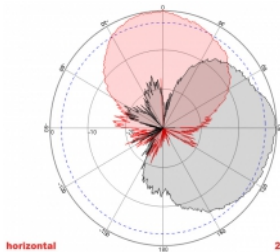

2 x 5 m

Item no. 89890

EAN: 4043619898909

Country of origin: China

Package: Retail Box

Specification

- Connectors: 2 x SMA plug
- GSM, UMTS, LTE, ZigBee, DECT, Z-Wave, NB-IoT, WLAN, Bluetooth, LoRa 868 MHz / 915 MHz, MIMO
- Frequency range:
698 - 960 MHz
1710 - 2700 MHz
- Antenna gain: 8 dBi
- Impedance: 50 Ohm
- VSWR: 2.0
- Polarisation: vertical, horizontal
- HBW horizontal beamwidth: 75°
- VBW vertical beamwidth: 65°
- Cable type: RG-58
- Cable length incl. connectors: ca. 5 m
- Operating temperature: -40 °C ~ 65 °C
- Housing material: ABS
- Weight: ca. 0.7 kg

- Dimensions (LxWxH): ca. 23.7 x 22.9 x 5.0 cm
 - Max. Pole diameter: ca. 5.5 cm
-

System requirements

- Device with two free SMA connectors
-

Package content

- Antenna
- Mounting material:
Nut, washer, mounting bracket and pole mounting bracket

Images

ca. 2 x 5 m

General

Mounting type:	pole wall
Suitable for indoor:	yes
Suitable for outdoor:	yes

Technical characteristics

Frequency range:	1710 - 2700 MHz 698 MHz - 960 MHz
Antenna gain:	8 dBi
Beam width horizontal:	75°
Beam width vertical:	65°
Impedance:	50 Ω
Operating temperature:	-40 °C ~ 60 °C
Polarisation:	vertical horizontal
Power handling:	50 W
VSWR:	2.0

Physical characteristics

Antenna type:	directional
Housing material:	ABS
Weight:	0.7 kg
Cable type:	RG-58
Cable attenuation:	0.6 dB @ 1 GHz per meter
Cable colour:	black
Cable length incl. connector:	5 m
Length:	23.7 cm