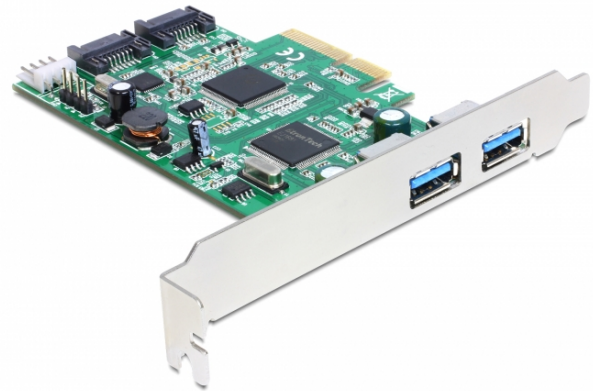

Delock PCI Express Card > 2 x external USB 3.0 + 2 x internal SATA 6 Gb/s

Description

This PCI Express card by Delock expands the PC by two external USB 3.0 ports as well as two internal SATA ports. Different devices such as SSDs, hard drives, DVD-drives etc. can be connected to the card.

Specification

- Connectors:
 - external:
 - 2 x USB 3.0 Type-A female
 - internal:
 - 2 x SATA 6 Gb/s 7 pin plug
 - 1 x 4 pin power connector
 - 1 x PCI Express x4, V2.0
- Chipset: Asmedia (SATA), Etron (USB 3.0)
- Data transfer rate:
 - USB 3.0 up to 5 Gb/s
 - SATA up to 6 Gb/s
- Supports Battery Charging 1.2 and Apple Fast Charging