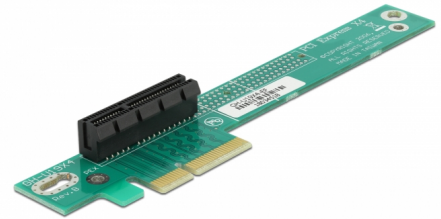

Delock Riser Card PCI Express x4 > x4 90° left angled

Description

The PCI Express riser card by Delock angles the PCI Express slot by 90°. This type of horizontal installation is necessary inside 1U computer cases, where a vertical installation is not possible due to space limitation.

Item no. 89103

EAN: 4043619891030

Country of origin: Taiwan,
Republic of China

Package: Zip poly bag

Specification

- Connectors:
 - 1 x PCI Express x4 >
 - 1 x PCI Express x4
- For 48.3 cm (19 inches) cases 1U
- Left insertion
- Dimension: mounting height 24 mm, complete height 32 mm
- OS independent, no driver installation necessary