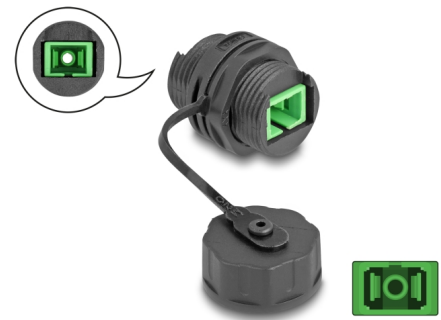

Delock Optical Fiber Cable Connector SC Simplex female to SC Simplex female with protective cap waterproof

Description

This cable connector by Delock can be used to connect or extend two SC Simplex optical fiber cables and is ideal for housing or on a panel.

IP68 dust and waterproof

The coupler offers increased protection against dirt and moisture for the connection of the network cables.

Item no. 88032

EAN: 4043619880324

Country of origin: China

Package: Zip poly bag

Specification

- Connectors:
 - 1 x SC Simplex female
 - 1 x SC Simplex female
- For single-mode fiber
- Ceramic sleeve
- Insertion loss < 0.2 dB
- Silicone sealing ring orange
- With sealing cap
- Thread size: M20
- Built-in hole Ø: 20 mm
- Protection class: IP68
- Operating temperature: -20 °C ~ 70 °C
- Housing material: PC
- Housing colour: black
- Dimensions (LxWxH): ca. 30 x 30 x 25 mm

System requirements

- A free SC Simplex male port
-

Package content

- Cable connector
-

Images

Interface

Connector 1:	1 x SC Simplex female
Connector 2:	1 x SC Simplex female

Technical characteristics