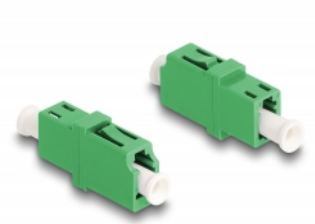

Delock Optical Fiber Coupler LC Simplex female to LC Simplex female APC green

Description

With this LC Simplex coupling by Delock, optical fiber male connectors can be easily connected to each other. The coupling enables a direct connection to the optical fiber cable and is suitable for simple mounting in optical fiber connection boxes, cabinets and patch panels.

Specification

- Connectors:
 - 1 x LC Simplex female
 - 1 x LC Simplex female
- For single-mode APC fiber
- Insertion loss < 0.2 dB
- Ceramic sleeve
- With dust cover
- Operating temperature: -40 °C ~ 85 °C
- Material: plastic
- Colour: green
- Dimensions (LxWxH): ca. 25.7 x 13.3 x 9.5 mm

System requirements

- A free LC Simplex male port

Package content

- Optic fiber coupler

Images

Interface

Connector 1:	1 x LC Simplex female
Connector 2:	1 x LC Simplex female

Technical characteristics

Operating temperature:	-40 °C ~ 85 °C
------------------------	----------------

Physical characteristics

Material:	plastic
Length:	25.7 mm
Width:	13.3 mm
Height:	9.5 mm
Colour:	green