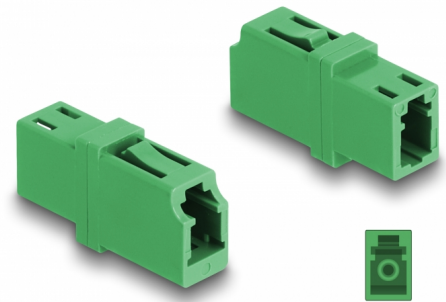

Delock Optical Fiber Coupler LC Simplex female to LC Simplex female APC green

Description

With this LC Simplex coupling by Delock, optical fiber male connectors can be easily connected to each other. The coupling enables a direct connection to the optical fiber cable and is suitable for simple mounting in optical fiber connection boxes, cabinets and patch panels.

Protection by dust cover

The coupling is equipped with an appropriate cap to protect the sleeve from dust and to keep it clean.

Item no. 87984

EAN: 4043619879847

Country of origin: China

Package: Zip poly bag

Specification

- Connectors:
 - 1 x LC Simplex female
 - 1 x LC Simplex female
- For single-mode APC fiber
- Insertion loss < 0.2 dB
- Ceramic sleeve
- With dust cover
- Operating temperature: -40 °C ~ 85 °C
- Material: plastic
- Colour: green
- Dimensions (LxWxH): ca. 25.7 x 13.3 x 9.5 mm

Operating temperature:	-40 °C ~ 85 °C
------------------------	----------------

Physical characteristics

Material:	plastic
Length:	25.7 mm
Width:	13.3 mm
Height:	9.5 mm
Colour:	green