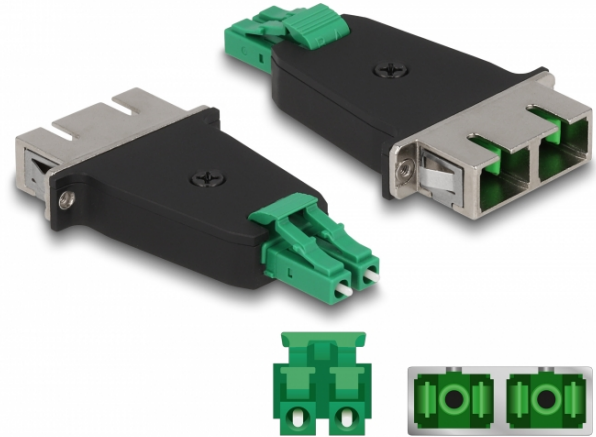

# Delock Optical Fiber Hybrid Coupler LC Duplex male to SC Duplex female green

## Description

This LC Duplex to SC Duplex hybrid coupling by Delock enables the conversion from one connector type to the other. This means that LC and SC optical fiber cables can be easily connected to each other and they are suitable for mounting in optical fiber connection boxes, cabinets and patch panels.

## Specification

- Connectors:
  - 1 x LC Duplex male
  - 1 x SC Duplex female
- Insertion loss • Return loss > 60 dB
- Ceramic sleeve
- With dust cover
- Mounting via metal holder or with screws
- 2 x mounting holes
- Mounting hole diameter: ca. 2.3 mm
- Pitch of screw hole: ca. 18 mm
- Operating temperature: -40 °C ~ 80 °C
- Colour: green / black
- Material: plastic / metal
- Dimensions (LxWxH): ca. 70.0 x 35.3 x 9.6 mm

## Images

Interface	
Connector 1:	1 x LC Duplex male
Connector 2:	1 x SC Duplex female
Technical characteristics	
Operating temperature:	-40 °C ~ 80 °C
Physical characteristics	
Material:	plastic, metal
Length:	70.0 mm
Width:	35.3 mm
Height:	9.6 mm
Colour:	green / black