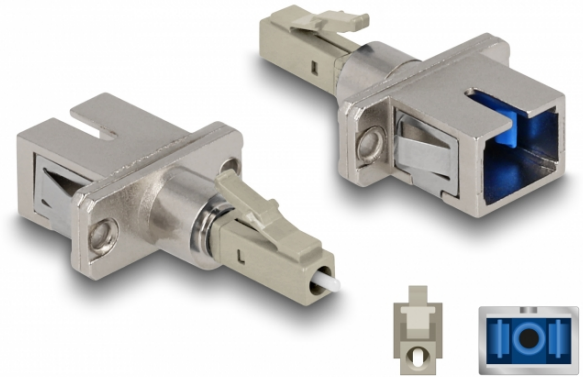

Delock Optical Fiber Hybrid Coupler LC Simplex male to SC Simplex female beige

Description

This LC Simplex to SC Simplex hybrid coupling by Delock enables the conversion from one connector type to the other. This means that LC and SC optical fiber cables can be easily connected to each other and they are suitable for mounting in optical fiber connection boxes, cabinets and patch panels.

Protection by dust cover

The coupling is equipped with an appropriate cap to protect the sleeve from dust and to keep it clean.

Specification

- Connectors:
 - 1 x LC Simplex male
 - 1 x SC Simplex female
- Insertion loss • Return loss > 60 dB
- Ceramic sleeve
- With dust cover
- Mounting via metal holder or with screws
- 2 x mounting holes
- Mounting hole diameter: ca. 2.3 mm
- Pitch of screw hole: ca. 18 mm
- Operating temperature: -40 °C ~ 75 °C
- Colour: beige
- Material: plastic / metal
- Dimensions (LxWxH): ca. 45.0 x 22.0 x 9.3 mm

System requirements

- A free LC Simplex female port
- A free SC Simplex male port

Package content

- Optic fiber coupler
- 2 x screw

Item no. 87945

EAN: 4043619879458

Country of origin: China

Package: Zip poly bag

Images

Interface	
Connector 1:	1 x LC Simplex male
Connector 2:	1 x SC Simplex female
Technical characteristics	
Operating temperature:	-40 °C ~ 75 °C
Physical characteristics	
Material:	plastic, metal
Length:	45.0 mm
Width:	22.0 mm
Height:	9.3 mm
Colour:	beige