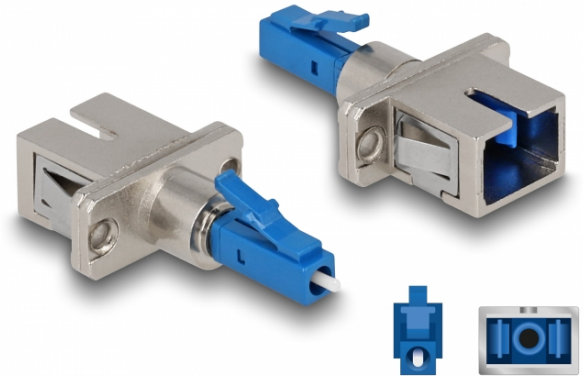

Delock Optical Fiber Hybrid Coupler LC Simplex male to SC Simplex female blue

Description

This LC Simplex to SC Simplex hybrid coupling by Delock enables the conversion from one connector type to the other. This means that LC and SC optical fiber cables can be easily connected to each other and they are suitable for mounting in optical fiber connection boxes, cabinets and patch panels.

Protection by dust cover

The coupling is equipped with an appropriate cap to protect the sleeve from dust and to keep it clean.

Specification

- Connectors:
1 x LC Simplex male
1 x SC Simplex female
- Insertion loss • Return loss > 60 dB
- Ceramic sleeve
- With dust cover
- Mounting via metal holder or with screws
- 2 x mounting holes
- Mounting hole diameter: ca. 2.3 mm
- Pitch of screw hole: ca. 18 mm
- Operating temperature: -40 °C ~ 75 °C
- Colour: blue
- Material: plastic / metal
- Dimensions (LxWxH): ca. 45.0 x 22.0 x 9.3 mm

System requirements

- A free LC Simplex female port
- A free SC Simplex male port

Package content

- Optic fiber coupler
- 2 x screw

Item no. 87944

EAN: 4043619879441

Country of origin: China

Package: Zip poly bag

Images

Interface	
Connector 1:	1 x LC Simplex male
Connector 2:	1 x SC Simplex female
Technical characteristics	
Operating temperature:	-40 °C ~ 75 °C
Physical characteristics	
Material:	plastic, metal
Length:	45.0 mm
Width:	22.0 mm
Height:	9.3 mm
Colour:	blue