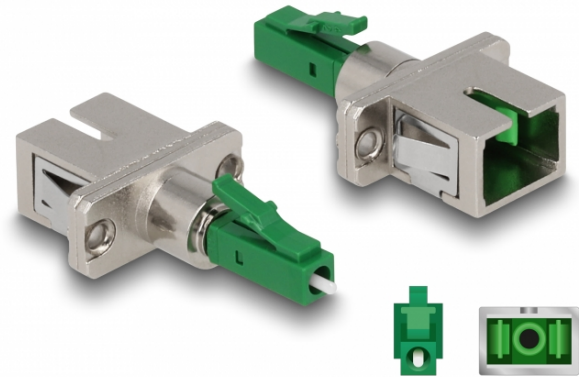

Delock Optical Fiber Hybrid Coupler LC Simplex male to SC Simplex female green

Description

This LC Simplex to SC Simplex hybrid coupling by Delock enables the conversion from one connector type to the other. This means that LC and SC optical fiber cables can be easily connected to each other and they are suitable for mounting in optical fiber connection boxes, cabinets and patch panels.

Protection by dust cover

The coupling is equipped with an appropriate cap to protect the sleeve from dust and to keep it clean.

Specification

- Connectors:
1 x LC Simplex male
1 x SC Simplex female
- Insertion loss • Return loss > 60 dB
- Ceramic sleeve
- With dust cover
- Mounting via metal holder or with screws
- 2 x mounting holes
- Mounting hole diameter: ca. 2.3 mm
- Pitch of screw hole: ca. 18 mm
- Operating temperature: -40 °C ~ 75 °C
- Colour: green
- Material: plastic / metal
- Dimensions (LxWxH): ca. 45.0 x 22.0 x 9.3 mm

System requirements

- A free LC Simplex female port
- A free SC Simplex male port

Package content

- Optic fiber coupler
- 2 x screw

Item no. 87943

EAN: 4043619879434

Country of origin: China

Package: Zip poly bag

Images

Interface	
Connector 1:	1 x LC Simplex male
Connector 2:	1 x SC Simplex female
Technical characteristics	
Operating temperature:	-40 °C ~ 75 °C
Physical characteristics	
Material:	plastic, metal
Length:	45.0 mm
Width:	22.0 mm
Height:	9.3 mm
Colour:	green