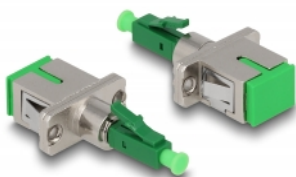

Delock Optical Fiber Hybrid Coupler LC Simplex male to SC Simplex female green

Description

This LC Simplex to SC Simplex hybrid coupling by Delock enables the conversion from one connector type to the other. This means that LC and SC optical fiber cables can be easily connected to each other and they are suitable for mounting in optical fiber connection boxes, cabinets and patch panels.

Protection by dust cover

The coupling is equipped with an appropriate cap to protect the sleeve from dust and to keep it clean.

Specification

- Connectors:
1 x LC Simplex male
1 x SC Simplex female
- Insertion loss • Return loss > 60 dB
- Ceramic sleeve
- With dust cover
- Mounting via metal holder or with screws
- 2 x mounting holes
- Mounting hole diameter: ca. 2.3 mm
- Pitch of screw hole: ca. 18 mm
- Operating temperature: -40 °C ~ 75 °C
- Colour: green
- Material: plastic / metal
- Dimensions (LxWxH): ca. 45.0 x 22.0 x 9.3 mm

System requirements

- A free LC Simplex female port
- A free SC Simplex male port

Package content

- Optic fiber coupler
- 2 x screw

Item no. 87943

EAN: 4043619879434

Country of origin: China

Package: Zip poly bag

Images

Interface	
Connector 1:	1 x LC Simplex male
Connector 2:	1 x SC Simplex female
Technical characteristics	
Operating temperature:	-40 °C ~ 75 °C
Physical characteristics	
Material:	plastic, metal
Length:	45.0 mm
Width:	22.0 mm
Height:	9.3 mm
Colour:	green