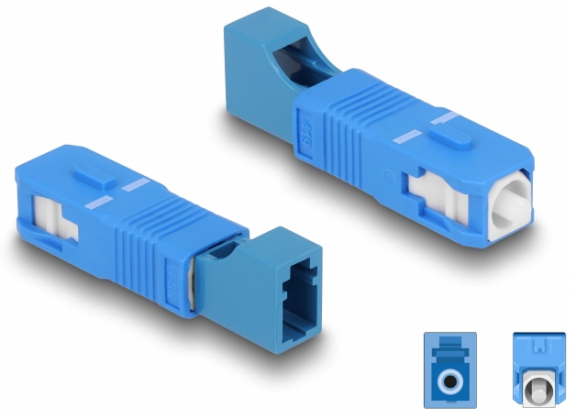

Delock Optical Fiber Hybrid Coupler SC Simplex male to LC Simplex female blue

Description

This SC Simplex to LC Simplex hybrid coupling by Delock enables the conversion from one connector type to the other. This means that SC and LC optical fiber cables can be easily connected to each other.

Protection by dust cover

The coupling is equipped with an appropriate cap to protect the sleeve from dust and to keep it clean.

Specification

- Connectors:
1 x SC Simplex male
1 x LC Simplex female
- Insertion loss • Return loss > 50 dB
- Ceramic sleeve
- With dust cover
- Operating temperature: -40 °C ~ 75 °C
- Colour: blue
- Material: plastic
- Dimensions (LxWxH): ca. 45.9 x 9.5 x 8.9 mm

System requirements

- A free SC Simplex female port
- A free LC Simplex male port

Package content

- Optic fiber coupler

Item no. 87941

EAN: 4043619879410

Country of origin: China

Package: Zip poly bag

Images

Interface	
Connector 1:	1 x SC Simplex male
Connector 2:	1 x LC Simplex male
Technical characteristics	
Operating temperature:	-40 °C ~ 75 °C
Physical characteristics	
Material:	plastic
Length:	45.9 mm
Width:	9.5 mm
Height:	8.9 mm
Colour:	blue