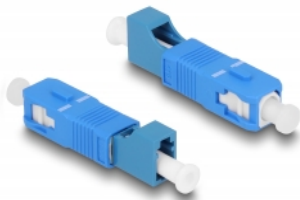

Delock Optical Fiber Hybrid Coupler SC Simplex male to LC Simplex female blue

Description

This SC Simplex to LC Simplex hybrid coupling by Delock enables the conversion from one connector type to the other. This means that SC and LC optical fiber cables can be easily connected to each other.

Protection by dust cover

The coupling is equipped with an appropriate cap to protect the sleeve from dust and to keep it clean.

Specification

- Connectors:
1 x SC Simplex male
1 x LC Simplex female
- Insertion loss • Return loss > 50 dB
- Ceramic sleeve
- With dust cover
- Operating temperature: -40 °C ~ 75 °C
- Colour: blue
- Material: plastic
- Dimensions (LxWxH): ca. 45.9 x 9.5 x 8.9 mm

System requirements

- A free SC Simplex female port
- A free LC Simplex male port

Package content

- Optic fiber coupler

Item no. 87941

EAN: 4043619879410

Country of origin: China

Package: Zip poly bag

Images

Interface	
Connector 1:	1 x SC Simplex male
Connector 2:	1 x LC Simplex male
Technical characteristics	
Operating temperature:	-40 °C ~ 75 °C
Physical characteristics	
Material:	plastic
Length:	45.9 mm
Width:	9.5 mm
Height:	8.9 mm
Colour:	blue