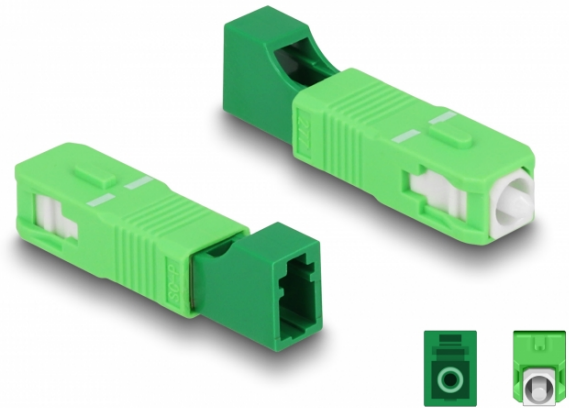

Delock Optical Fiber Hybrid Coupler SC Simplex male to LC Simplex female green

Description

This SC Simplex to LC Simplex hybrid coupling by Delock enables the conversion from one connector type to the other. This means that SC and LC optical fiber cables can be easily connected to each other.

Protection by dust cover

The coupling is equipped with an appropriate cap to protect the sleeve from dust and to keep it clean.

Specification

- Connectors:
1 x SC Simplex male
1 x LC Simplex female
- Insertion loss • Return loss > 50 dB
- Ceramic sleeve
- With dust cover
- Operating temperature: -40 °C ~ 75 °C
- Colour: green
- Material: plastic
- Dimensions (LxWxH): ca. 45.9 x 9.5 x 8.9 mm

System requirements

- A free SC Simplex female port
- A free LC Simplex male port

Package content

- Optic fiber coupler

Item no. 87940

EAN: 4043619879403

Country of origin: China

Package: Zip poly bag

Images

Interface	
Connector 1:	1 x SC Simplex male
Connector 2:	1 x LC Simplex male
Technical characteristics	
Operating temperature:	-40 °C ~ 75 °C
Physical characteristics	
Material:	plastic
Length:	45.9 mm
Width:	9.5 mm
Height:	8.9 mm
Colour:	green