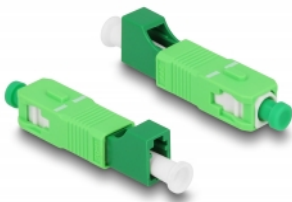

Delock Optical Fiber Hybrid Coupler SC Simplex male to LC Simplex female green

Description

This SC Simplex to LC Simplex hybrid coupling by Delock enables the conversion from one connector type to the other. This means that SC and LC optical fiber cables can be easily connected to each other.

Protection by dust cover

The coupling is equipped with an appropriate cap to protect the sleeve from dust and to keep it clean.

Specification

- Connectors:
1 x SC Simplex male
1 x LC Simplex female
- Insertion loss • Return loss > 50 dB
- Ceramic sleeve
- With dust cover
- Operating temperature: -40 °C ~ 75 °C
- Colour: green
- Material: plastic
- Dimensions (LxWxH): ca. 45.9 x 9.5 x 8.9 mm

System requirements

- A free SC Simplex female port
- A free LC Simplex male port

Package content

- Optic fiber coupler

Item no. 87940

EAN: 4043619879403

Country of origin: China

Package: Zip poly bag

Images

Interface	
Connector 1:	1 x SC Simplex male
Connector 2:	1 x LC Simplex male
Technical characteristics	
Operating temperature:	-40 °C ~ 75 °C
Physical characteristics	
Material:	plastic
Length:	45.9 mm
Width:	9.5 mm
Height:	8.9 mm
Colour:	green