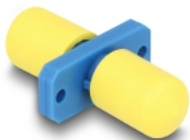

Delock Optical Fiber Coupler ST Simplex female to ST Simplex female blue

Description

With this ST Simplex coupling by Delock, two ST Simplex male connectors can be easily connected to each other. The coupling enables a direct connection with the ST optical fiber cables and is suitable for simple mounting in optical fiber connection boxes, cabinets and patch panels.

Protection by dust cover

The coupling is equipped with an appropriate cap to protect the sleeve from dust and to keep it clean.

Specification

- Connectors:
 - 1 x ST Simplex female
 - 1 x ST Simplex female
- Ceramic sleeve
- With dust cover
- Mounting with screws
- 2 x mounting holes
- Mounting hole diameter: ca. 2.3 mm
- Pitch of screw hole: ca. 18 mm
- Operating temperature: -40 °C ~ 85 °C
- Colour: blue
- Material: plastic
- Dimensions (LxWxH): ca. 30.0 x 22.0 x 9.3 mm

System requirements

- A free ST Simplex male port

Package content

- ST Simplex coupler

Item no. 87934

EAN: 4043619879342

Country of origin: China

Package: Zip poly bag

Images

Interface	
Connector 1:	1 x ST Simplex female
Connector 2:	1 x ST Simplex female
Physical characteristics	
Material:	plastic
Length:	30.0 mm
Width:	22.0 mm
Height:	9.3 mm
Colour:	blue