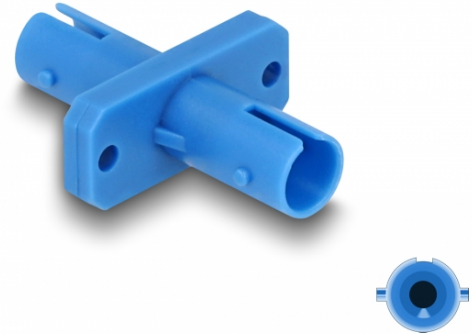

Delock Optical Fiber Coupler ST Simplex female to ST Simplex female blue

Description

With this ST Simplex coupling by Delock, two ST Simplex male connectors can be easily connected to each other. The coupling enables a direct connection with the ST optical fiber cables and is suitable for simple mounting in optical fiber connection boxes, cabinets and patch panels.

Protection by dust cover

The coupling is equipped with an appropriate cap to protect the sleeve from dust and to keep it clean.

Specification

- Connectors:
 - 1 x ST Simplex female
 - 1 x ST Simplex female
- Ceramic sleeve
- With dust cover
- Mounting with screws
- 2 x mounting holes
- Mounting hole diameter: ca. 2.3 mm
- Pitch of screw hole: ca. 18 mm
- Operating temperature: -40 °C ~ 85 °C
- Colour: blue
- Material: plastic
- Dimensions (LxWxH): ca. 30.0 x 22.0 x 9.3 mm

System requirements

- A free ST Simplex male port

Package content

- ST Simplex coupler

Item no. 87934

EAN: 4043619879342

Country of origin: China

Package: Zip poly bag

Images

Interface	
Connector 1:	1 x ST Simplex female
Connector 2:	1 x ST Simplex female
Physical characteristics	
Material:	plastic
Length:	30.0 mm
Width:	22.0 mm
Height:	9.3 mm
Colour:	blue