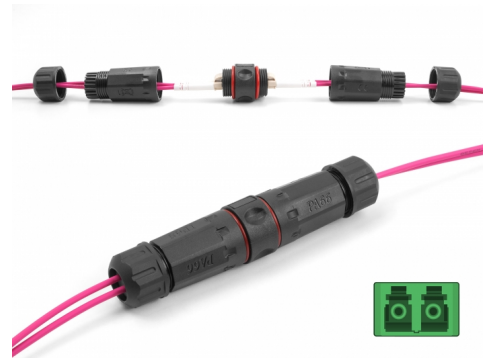

Delock Optical Fiber Cable Connector LC Duplex female to LC Duplex female APC waterproof

Description

This cable connector by Delock connects two optical fiber cables together and is ideal for outdoor use.

IP68 dust and waterproof

The coupler offers increased protection against dirt and moisture for the connection of the network cables.

Item no. 87874

EAN: 4043619878741

Country of origin: China

Package: Zip poly bag

Specification

- Connectors:
  - 1 x LC Duplex female
  - 1 x LC Duplex female
- For single-mode APC fiber
- Silicone sealing ring red
- Protection class: IP68
- For cable diameter: 2.9 mm
- Operating temperature: -40 °C ~ 85 °C
- Housing material: plastic
- Housing colour: black
- Dimensions (LxWxH): ca. 120 x 58 x 28 mm

Package content

- Cable connector