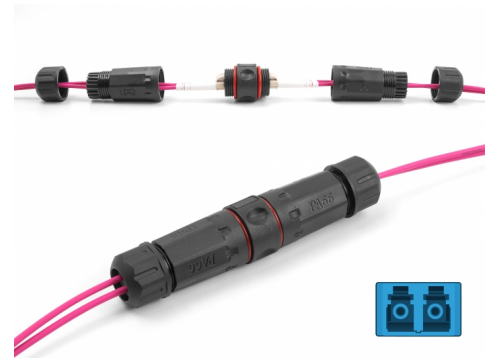

# Delock Optical Fiber Cable Connector LC Duplex female to LC Duplex female UPC waterproof

## Description

This cable connector by Delock connects two optical fiber cables together and is ideal for outdoor use.

### IP68 dust and waterproof

The coupler offers increased protection against dirt and moisture for the connection of the network cables.

**Item no. 87873**

EAN: 4043619878734

Country of origin: China

Package: Zip poly bag

## Specification

- Connectors:
  - 1 x LC Duplex female
  - 1 x LC Duplex female
- For single-mode UPC fiber
- Silicone sealing ring red
- Protection class: IP68
- For cable diameter: 2.9 mm
- Operating temperature: -40 °C ~ 85 °C
- Housing material: plastic
- Housing colour: black
- Dimensions (LxWxH): ca. 120 x 58 x 28 mm