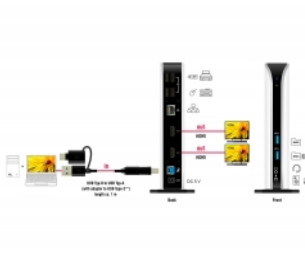

## Description

This docking station by Delock can be connected to a computer with a USB-C™ or USB Type-A port and provides a variety of interfaces. Two monitors can be operated simultaneously at the HDMI output ports. Four built-in USB 2.0 ports and two USB 3.2 Gen 1 ports allow the use of peripherals, and connections for microphone and speaker and Gigabit network complete the features.

## Specification

- Connectors:
  - front side:
    - 1 x SuperSpeed USB (USB 3.2 Gen 1) Type-A female
    - 1 x SuperSpeed USB (USB 3.2 Gen 1) Type-A female - Battery Charging specification BC1.2
    - 1 x microphone 3.5 mm stereo jack
    - 1 x speaker 3.5 mm stereo jack
  - back side:
    - 1 x SuperSpeed USB (USB 3.2 Gen 1) Type-B female
    - 1 x DC 5 V power connector
    - 2 x HDMI-A female
    - 1 x Gigabit LAN 10/100/1000 Mbps RJ45 jack
    - 4 x USB 2.0 Type-A female
- Maximum resolution (depending on the system and the connected hardware):
  - Single display: up to 2560 x 1440 @ 50 Hz
  - Dual display: up to 2048 x 1152 @ 60 Hz
- Transmission of audio and video signals
- Functions: Mirrored or Extended (under Windows only one display can be mirrored, the second one is extended)
- Colour: black / white
- Dimensions without stand (LxWxH): ca. 190 x 78 x 38 mm

## Item no. 87771

EAN: 4043619877713

Country of origin: China

Package: • Retail Box

- USB docking station
- Cable USB Type-B male to USB Type-A male (with adapter to USB Type-C™ male), length ca. 1 m
- Power supply
- User manual

Images

**General**

Function:	mirror and extend
Supported operating system:	Windows 8.1 32-bit
	Windows 8.1 64-bit
	Windows 10 32-bit
	Windows 10 64-bit
	Mac OS 10.15.5 or above

**Technical characteristics**