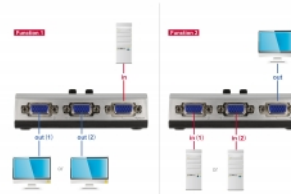

## Specification

- Connectors: 3 x VGA female
- 2 mechanical buttons
- Resolution up to 1920 x 1080 @ 60 Hz (depending on the system and the connected hardware)
- Plastic housing
- Wallmount option
- No external power supply needed
- Dimensions (LxWxH): ca. 112 x 71 x 32 mm (without button)
- Colour: silver / black

## Package content

- Switch
- User manual

## Images

General	
Mounting type:	Wall mounting
Specification:	VGA
Supported operating system:	OS independent, no driver installation necessary
Style:	Tischgerät
Switchover:	4 x switch button for device 1, 2, 3, 4
Interface	
connector:	2 x VGA 15 Pin female
Technical characteristics	
Maximum screen resolution:	1920 x 1080 @ 60 Hz
Physical characteristics	
Housing material:	Plastic
Length:	180.5 mm
Width:	89 mm
Height:	50 mm