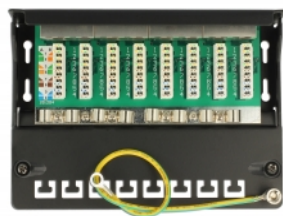

Delock Desktop Patch Panel 8 Port Cat.6 grey

Description

This patch panel by Delock can be mounted e.g. on a wall. At the LSA blocks you can install up to 8 network cables with a punch down tool.

Specification

- Connectors:
external: 8 x RJ45 jack
internal: 8 x LSA blocks
- Wall mounting
- Shielded
- Cat.6
- TIA-568A/B pinout
- Cable diameter up to 0.644 mm (22 - 24 AWG)
- For solid or stranded wire
- Metal housing
- Colour: light grey RAL 7035
- Dimensions (WxHxD): ca. 160.3 x 44.2 x 108 mm

Item no. 87680

EAN: 4043619876808

Country of origin: China

Package: White Box

Package content

- Patch Panel
- Installation manual
- 8 cable ties
- 2 wallmount screws
- Insertion Tool und Cable Stripper Delock 18411

Images

General	
Suitable for conductor gauge:	22 - 24 AWG
Mounting type:	wall
Interface	
External:	8 x RJ45 jack
Internal:	8 x LSA block
Technical characteristics	
Category:	Cat.6
Shielding:	shielded
Physical characteristics	
Housing colour:	light grey
Housing material:	metal
Depth:	108.0 mm
Width:	160.3 mm
Height:	44.2 mm