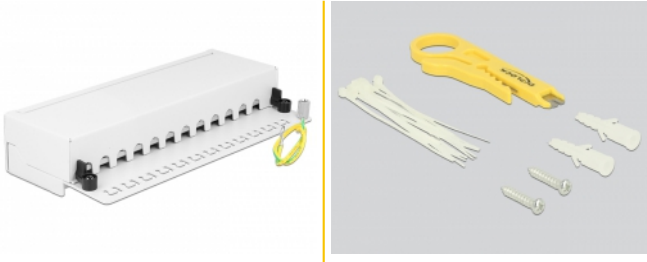

Delock Desktop Patch Panel 12 Port Cat.6A white

Description

This patch panel by Delock can be mounted e.g. on a wall. At the LSA blocks you can install up to twelve network cables with a punch down tool.

Item no. 87679

EAN: 4043619876792

Country of origin: China

Package:

Specification

- Connectors:
external: 12 x RJ45 jack
internal: 12 x LSA blocks
- Wall mounting
- Shielded
- Cat.6A
- TIA-568A/B pinout
- Cable diameter up to 0.644 mm (22 - 24 AWG)
- For solid or stranded wire
- Metal housing
- Colour: pure white RAL 9010
- Dimensions (WxHxD): ca. 218 x 44.2 x 108 mm

Package content

- Patch Panel
- Installation manual
- 12 cable ties

- 2 wallmount screws
- Insertion Tool und Cable Stripper Delock 18411

Images

General

Suitable for conductor gauge:	22 - 24 AWG
Mounting type:	wall

Interface

External:	12 x RJ45 jack
Internal:	12 x LSA block

Technical characteristics

Category:	Cat.6A
-----------	--------

Physical characteristics

Housing colour:	pure white
Housing material:	metal
Depth:	108.0 mm
Width:	218 mm
Height:	44.2 mm