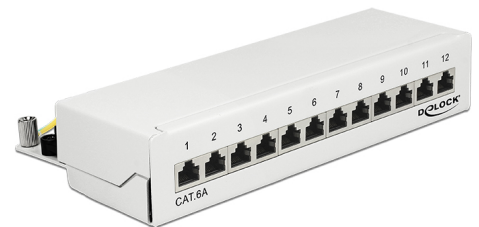

Delock Desktop Patch Panel 12 Port Cat.6A white

Description

This patch panel by Delock can be mounted e.g. on a wall. At the LSA blocks you can install up to twelve network cables with a punch down tool.

Item no. 87679

EAN: 4043619876792

Country of origin: China

Package:

Specification

- Connectors:
external: 12 x RJ45 jack
internal: 12 x LSA blocks
- Wall mounting
- Shielded
- Cat.6A
- TIA-568A/B pinout
- Cable diameter up to 0.644 mm (22 - 24 AWG)
- For solid or stranded wire
- Metal housing
- Colour: pure white RAL 9010
- Dimensions (WxHxD): ca. 218 x 44.2 x 108 mm

Package content

- Patch Panel
- Installation manual
- 12 cable ties

- 2 wallmount screws
- Insertion Tool und Cable Stripper Delock 18411

Images

General

Suitable for conductor gauge:	22 - 24 AWG
Mounting type:	wall

Interface

External:	12 x RJ45 jack
Internal:	12 x LSA block

Technical characteristics

Category:	Cat.6A
-----------	--------

Physical characteristics

Housing colour:	pure white
Housing material:	metal
Depth:	108.0 mm
Width:	218 mm
Height:	44.2 mm