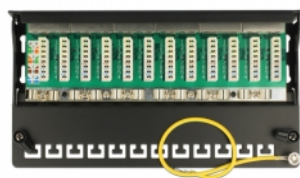

Delock Desktop Patch Panel 12 Port Cat.6 black

Description

This patch panel by Delock can be mounted e.g. on a wall. At the LSA blocks you can install up to 12 network cables with a punch down tool.

Specification

- Connectors:
external: 12 x RJ45 jack
internal: 12 x LSA blocks
- Wall mounting
- Shielded
- Cat.6
- TIA-568A/B pinout
- Cable diameter up to 0.644 mm (22 - 24 AWG)
- For solid or stranded wire
- Metal housing
- Colour: jet black RAL 9005
- Dimensions (WxHxD): ca. 218 x 44.2 x 108 mm

Package content

- Patch Panel
- Installation manual
- 12 cable ties
- 2 wallmount screws
- Insertion Tool und Cable Stripper Delock 18411

Item no. 87296

EAN: 4043619872961

Country of origin: China

Package: White Box

Images

General	
Suitable for conductor gauge:	22 - 24 AWG
Mounting type:	wall
Interface	
External:	12 x RJ45 jack
Internal:	12 x LSA block
Technical characteristics	
Category:	Cat.6
Shielding:	shielded
Physical characteristics	
Housing colour:	black
Housing material:	metal
Depth:	108.0 mm
Width:	218 mm
Height:	44.2 mm