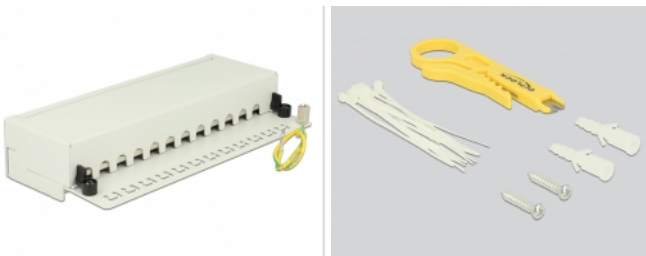

Delock Desktop Patch Panel 12 Port Cat.6 grey

Description

This patch panel by Delock can be mounted e.g. on a wall. At the LSA blocks you can install up to 12 network cables with a punch down tool.

Specification

- Connectors:
external: 12 x RJ45 jack
internal: 12 x LSA blocks
- Wall mounting
- Shielded
- Cat.6
- TIA-568A/B pinout
- Cable diameter up to 0.644 mm (22 - 24 AWG)
- For solid or stranded wire
- Metal housing
- Colour: light grey RAL 7035
- Dimensions (WxHxD): ca. 218 x 44.2 x 108 mm

Item no. 87292

EAN: 4043619872923

Country of origin: China

Package: White Box

Package content

- Patch Panel
- Installation manual
- 12 cable ties
- 2 wallmount screws
- Insertion Tool und Cable Stripper Delock 18411

Images

General	
Suitable for conductor gauge:	22 - 24 AWG
Mounting type:	wall
Interface	
External:	12 x RJ45 jack
Internal:	12 x LSA block
Technical characteristics	
Category:	Cat.6
Shielding:	shielded
Physical characteristics	
Housing colour:	light grey
Housing material:	metal
Depth:	108.0 mm
Width:	218 mm
Height:	44.2 mm