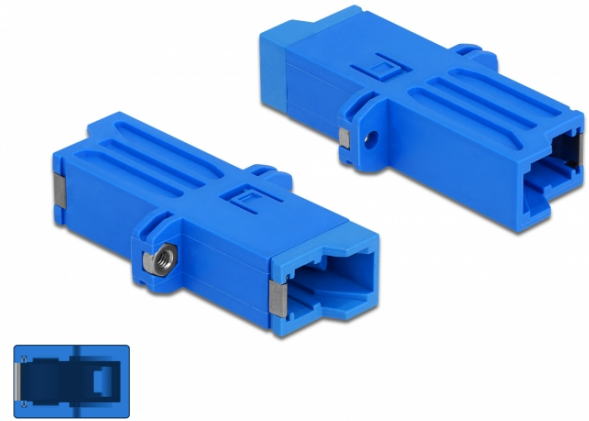

Optic Fiber Coupler E2000 Simplex female to Simplex female Single-mode blue

Description

With this E2000 Simplex coupling by Delock, optical fiber male connectors can be easily connected to each other. The coupler enables a direct connection to the optical fiber cable and is suitable for simple mounting in optical fiber connection boxes or cabinets.

Protection by dust cover

The coupling is equipped with an appropriate cap to protect the sleeve from dust and to keep it clean.

Specification

- Connectors:
1 x E2000 Simplex female >
1 x E2000 Simplex female
- For single-mode fiber
- Ceramic sleeve
- With dust cover
- Mounting via screws
- Material: plastic
- Colour: blue
- Dimensions (LxWxH): ca. 41.9 x 22.0 x 8.9 mm

Item no. 86945

EAN: 4043619869459

Country of origin: China

Package: Zip poly bag

System requirements

- A free E2000 Simplex male port

Package content

- Optic fiber coupler

Images

Interface	
Connector 1:	1 x E2000 Simplex female
Connector 2:	1 x E2000 Simplex female
Physical characteristics	
Material:	plastic
Length:	41.9 mm
Width:	22.0 mm
Height:	8.9 mm
Colour:	blue