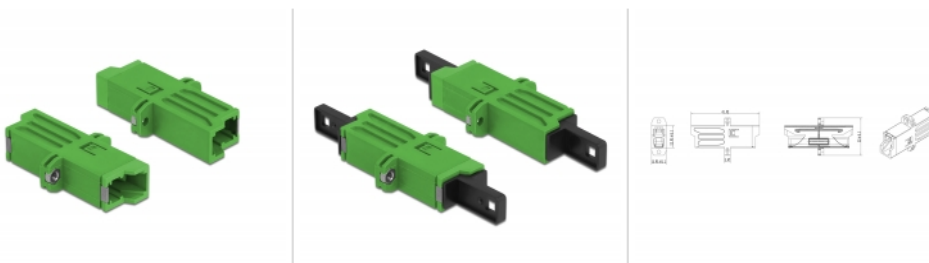

Delock Optic Fiber Coupler E2000 Simplex female to Simplex female Single-mode green

Description

With this E2000 Simplex coupling by Delock, optical fiber male connectors can be easily connected to each other. The coupler enables a direct connection to the optical fiber cable and is suitable for simple mounting in optical fiber connection boxes or cabinets.

Protection by dust cover

The coupling is equipped with an appropriate cap to protect the sleeve from dust and to keep it clean.

Specification

- Connectors:
1 x E2000 Simplex female >
1 x E2000 Simplex female
- For single-mode fiber
- Ceramic sleeve
- With dust cover
- Mounting via screws
- Material: plastic
- Colour: green
- Dimensions (LxWxH): ca. 41.9 x 22.0 x 8.9 mm

Item no. 86944

EAN: 4043619869442

Country of origin: China

Package: Zip poly bag

System requirements

- A free E2000 Simplex male port

Package content

- Optic fiber coupler

Images

Interface	
Connector 1:	1 x E2000 Simplex female
Connector 2:	1 x E2000 Simplex female
Physical characteristics	
Material:	plastic
Length:	41.9 mm
Width:	22.0 mm
Height:	8.9 mm
Colour:	green