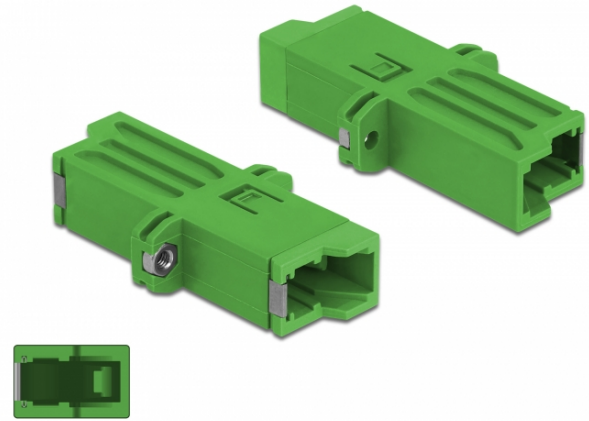

Delock Optic Fiber Coupler E2000 Simplex female to Simplex female Single-mode green

Description

With this E2000 Simplex coupling by Delock, optical fiber male connectors can be easily connected to each other. The coupler enables a direct connection to the optical fiber cable and is suitable for simple mounting in optical fiber connection boxes or cabinets.

Protection by dust cover

The coupling is equipped with an appropriate cap to protect the sleeve from dust and to keep it clean.

Specification

- Connectors:
1 x E2000 Simplex female >
1 x E2000 Simplex female
- For single-mode fiber
- Ceramic sleeve
- With dust cover
- Mounting via screws
- Material: plastic
- Colour: green
- Dimensions (LxWxH): ca. 41.9 x 22.0 x 8.9 mm

Item no. 86944

EAN: 4043619869442

Country of origin: China

Package: Zip poly bag

System requirements

- A free E2000 Simplex male port

Package content

- Optic fiber coupler

Images

Interface	
Connector 1:	1 x E2000 Simplex female
Connector 2:	1 x E2000 Simplex female
Physical characteristics	
Material:	plastic
Length:	41.9 mm
Width:	22.0 mm
Height:	8.9 mm
Colour:	green