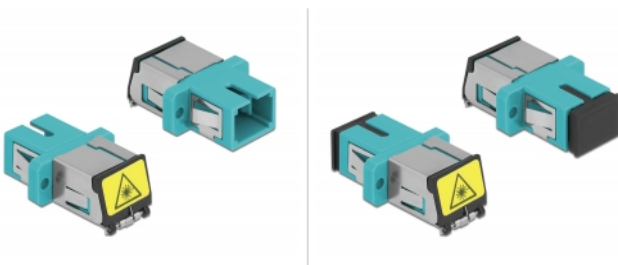

Optical Fiber Coupler with laser protection flip SC Simplex female to SC Simplex female Multi-mode aqua

Description

With this SC Simplex coupling by Delock, optical fiber male connectors can be easily connected to each other. The coupling enables a direct connection to the optical fiber cable and is suitable for simple mounting in optical fiber connection boxes, cabinets and patch panels.

Protection against laser radiation

The integrated flip ensures protection against laser radiation.

Protection by dust cover

The coupling is equipped with an appropriate cap to protect the sleeve from dust and to keep it clean.

Specification

- Connectors:
 - 1 x SC Simplex female >
 - 1 x SC Simplex female
- For multi-mode fiber
- Ceramic sleeve
- With a laser protection flip and a dust protection cap
- Mounting via metal holder or screws
- 2 x mounting holes
- Mounting hole diameter: 2.4 mm
- Pitch of screw hole: ca. 18 mm
- Panel cut-out (WxH): ca. 13.4 x 9.5 mm
- Operating temperature: -20 °C ~ 70 °C
- Material: plastic
- Colour: aqua
- Dimensions (LxWxH): ca. 27.4 x 12.7 x 9.3 mm

Images

Interface	
Connector 1:	1 x SC Simplex female
Connector 2:	1 x SC Simplex female
Technical characteristics	
Operating temperature:	-20 °C ~ 70 °C
Physical characteristics	
Material:	plastic
Length:	27.4 mm
Width:	12.7 mm
Height:	9.3 mm
Colour:	aqua