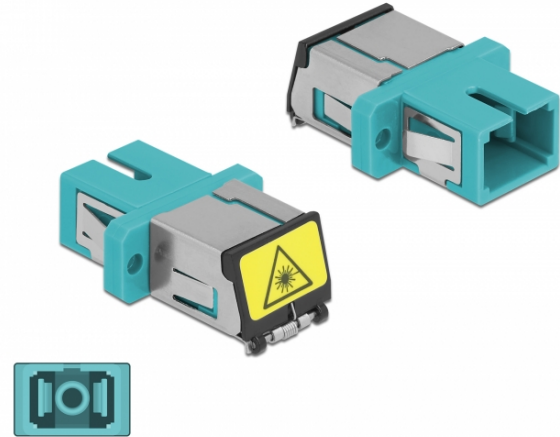

Optical Fiber Coupler with laser protection flip SC Simplex female to SC Simplex female Multi-mode aqua

Description

With this SC Simplex coupling by Delock, optical fiber male connectors can be easily connected to each other. The coupling enables a direct connection to the optical fiber cable and is suitable for simple mounting in optical fiber connection boxes, cabinets and patch panels.

Protection against laser radiation

The integrated flip ensures protection against laser radiation.

Protection by dust cover

The coupling is equipped with an appropriate cap to protect the sleeve from dust and to keep it clean.

Specification

- Connectors:
 - 1 x SC Simplex female >
 - 1 x SC Simplex female
- For multi-mode fiber
- Ceramic sleeve
- With a laser protection flip and a dust protection cap
- Mounting via metal holder or screws
- 2 x mounting holes
- Mounting hole diameter: 2.4 mm
- Pitch of screw hole: ca. 18 mm
- Panel cut-out (WxH): ca. 13.4 x 9.5 mm
- Operating temperature: -20 °C ~ 70 °C
- Material: plastic
- Colour: aqua
- Dimensions (LxWxH): ca. 27.4 x 12.7 x 9.3 mm

Images

Interface	
Connector 1:	1 x SC Simplex female
Connector 2:	1 x SC Simplex female
Technical characteristics	
Operating temperature:	-20 °C ~ 70 °C
Physical characteristics	
Material:	plastic
Length:	27.4 mm
Width:	12.7 mm
Height:	9.3 mm
Colour:	aqua