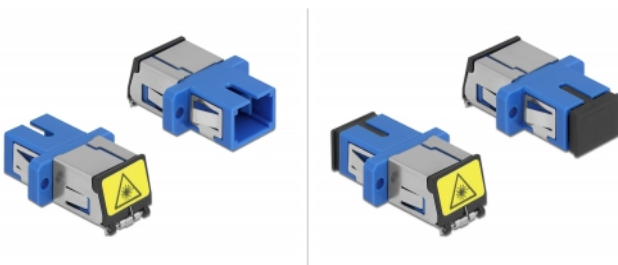

Optical Fiber Coupler with laser protection flip SC Simplex female to SC Simplex female Single-mode blue

Description

With this SC Simplex coupling by Delock, optical fiber male connectors can be easily connected to each other. The coupling enables a direct connection to the optical fiber cable and is suitable for simple mounting in optical fiber connection boxes, cabinets and patch panels.

Protection against laser radiation

The integrated flip ensures protection against laser radiation.

Protection by dust cover

The coupling is equipped with an appropriate cap to protect the sleeve from dust and to keep it clean.

Specification

- Connectors:
  - 1 x SC Simplex female >
  - 1 x SC Simplex female
- For single-mode fiber
- Ceramic sleeve
- With a laser protection flip and a dust protection cap
- Mounting via metal holder or screws
- 2 x mounting holes
- Mounting hole diameter: 2.4 mm
- Pitch of screw hole: ca. 18 mm
- Panel cut-out (WxH): ca. 13.4 x 9.5 mm
- Operating temperature: -20 °C ~ 70 °C
- Material: plastic
- Colour: blue
- Dimensions (LxWxH): ca. 27.4 x 12.7 x 9.3 mm

System requirements

- A free SC Simplex male port

Package content

- SC Simplex coupler

Item no. 86888

EAN: 4043619868889

Country of origin: China

Package: Zip poly bag

Images