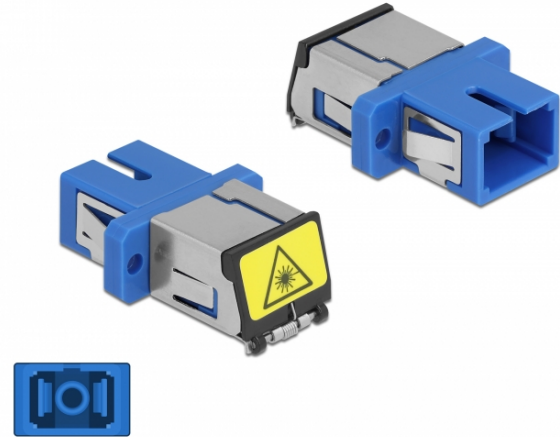

Optical Fiber Coupler with laser protection flip SC Simplex female to SC Simplex female Single-mode blue

Description

With this SC Simplex coupling by Delock, optical fiber male connectors can be easily connected to each other. The coupling enables a direct connection to the optical fiber cable and is suitable for simple mounting in optical fiber connection boxes, cabinets and patch panels.

Protection against laser radiation

The integrated flip ensures protection against laser radiation.

Protection by dust cover

The coupling is equipped with an appropriate cap to protect the sleeve from dust and to keep it clean.

Specification

- Connectors:
 - 1 x SC Simplex female >
 - 1 x SC Simplex female
- For single-mode fiber
- Ceramic sleeve
- With a laser protection flip and a dust protection cap
- Mounting via metal holder or screws
- 2 x mounting holes
- Mounting hole diameter: 2.4 mm
- Pitch of screw hole: ca. 18 mm
- Panel cut-out (WxH): ca. 13.4 x 9.5 mm
- Operating temperature: -20 °C ~ 70 °C
- Material: plastic
- Colour: blue
- Dimensions (LxWxH): ca. 27.4 x 12.7 x 9.3 mm

Images

Interface	
Connector 1:	1 x SC Simplex female
Connector 2:	1 x SC Simplex female
Technical characteristics	
Operating temperature:	-20 °C ~ 70 °C
Physical characteristics	
Material:	plastic
Length:	27.4 mm
Width:	12.7 mm
Height:	9.3 mm
Colour:	blue