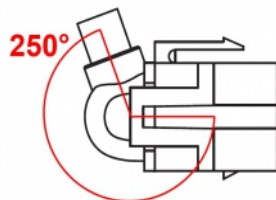

Delock Keystone Module HDMI female 250° > HDMI female with cable black

Description

This module by Delock can be used to extend e.g. a HDMI cable. With its standardised dimensions it can be used for easy snap-in mounting in e.g. a Keystone patch panel, face plate or surface-mount box. The short, angled cable has a small mounting depth and allows a space-saving installation in hard to reach places in equipment or in cable ducts.

30 cm

Specification

- Connectors:
1 x HDMI-A female >
1 x HDMI-A female
- Resolution up to 3840 x 2160 @ 30 Hz (depending on the system and the connected hardware)
- Contacts gold-plated
- For Keystone ports with 19.2 x 14.9 mm
- Colour: black
- Length incl. connectors: ca. 30 cm

Images

General	
Mounting type:	Keystone module
Interface	
External:	1 x HDMI female
Internal:	1 x HDMI female
Physical characteristics	
Housing colour:	black
Cable length incl. connector:	30 cm