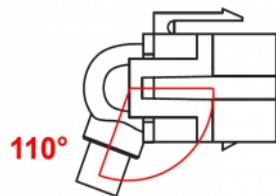

Delock Keystone Module HDMI female 110° > HDMI female with cable black

Description

This module by Delock can be used to extend e.g. a HDMI cable. With its standardised dimensions it can be used for easy snap-in mounting in e.g. a Keystone patch panel, face plate or surface-mount box. The short, angled cable has a small mounting depth and allows a space-saving installation in hard to reach places in equipment or in cable ducts.

Specification

- Connectors:
1 x HDMI-A female >
1 x HDMI-A female
- Resolution up to 3840 x 2160 @ 30 Hz (depending on the system and the connected hardware)
- Contacts gold-plated
- For Keystone ports with 19.2 x 14.9 mm
- Colour: black
- Length incl. connectors: ca. 30 cm

Images

General	
Mounting type:	Keystone module
Interface	
External:	1 x HDMI female
Internal:	1 x HDMI female
Physical characteristics	
Housing colour:	black
Cable length incl. connector:	30 cm