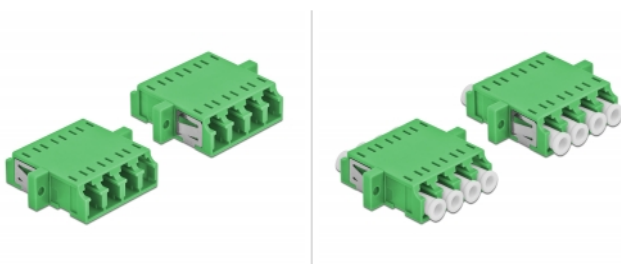

Delock Optical Fiber Coupler LC Quad female to LC Quad female Single-mode 2 pieces green

Description

With this LC Quad coupling by Delock, optical fiber male connectors can be easily connected to each other. The coupling enables a direct connection to the optical fiber cable and is suitable for simple mounting in optical fiber connection boxes, cabinets and patch panels.

Protection by dust cover

The coupling is equipped with an appropriate cap to protect the sleeve from dust and to keep it clean.

2 x

Specification

- Connectors:
 - 1 x LC Quad female >
 - 1 x LC Quad female
- For single-mode fiber
- Ceramic sleeve
- With dust cover
- Mounting via metal holder or screws
- 2 x mounting holes
- Mounting hole diameter: 2.3 mm
- Pitch of screw hole: ca. 30.7 mm
- Panel cut-out (WxH): ca. 26.6 x 9.5 mm
- Operating temperature: -20 °C ~ 70 °C
- Material: plastic
- Colour: green
- Dimensions (LxWxH): ca. 29.2 x 25.6 x 9.3 mm

Item no. 86539

EAN: 4043619865390

Country of origin: China

Package: Poly bag

System requirements

- A free LC Quad plug

Package content

- 2 x LC Quad coupler

Images

Interface	
Connector 1:	1 x LC Quad female
Connector 2:	1 x LC Quad female
Technical characteristics	
Operating temperature:	-20 °C ~ 70 °C
Physical characteristics	
Material:	plastic
Length:	29.2 mm
Width:	25.6 mm
Height:	9.3 mm
Colour:	green