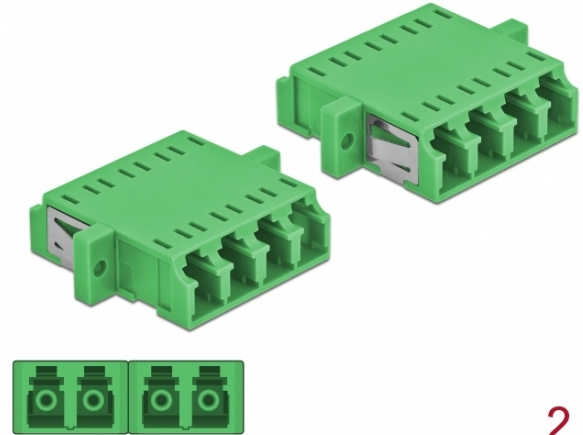

Delock Optical Fiber Coupler LC Quad female to LC Quad female Single-mode 2 pieces green

Description

With this LC Quad coupling by Delock, optical fiber male connectors can be easily connected to each other. The coupling enables a direct connection to the optical fiber cable and is suitable for simple mounting in optical fiber connection boxes, cabinets and patch panels.

Protection by dust cover

The coupling is equipped with an appropriate cap to protect the sleeve from dust and to keep it clean.

2 x

Specification

- Connectors:
 - 1 x LC Quad female >
 - 1 x LC Quad female
- For single-mode fiber
- Ceramic sleeve
- With dust cover
- Mounting via metal holder or screws
- 2 x mounting holes
- Mounting hole diameter: 2.3 mm
- Pitch of screw hole: ca. 30.7 mm
- Panel cut-out (WxH): ca. 26.6 x 9.5 mm
- Operating temperature: -20 °C ~ 70 °C
- Material: plastic
- Colour: green
- Dimensions (LxWxH): ca. 29.2 x 25.6 x 9.3 mm

Item no. 86539

EAN: 4043619865390

Country of origin: China

Package: Poly bag

System requirements

- A free LC Quad plug

Package content

- 2 x LC Quad coupler

Images

Interface	
Connector 1:	1 x LC Quad female
Connector 2:	1 x LC Quad female
Technical characteristics	
Operating temperature:	-20 °C ~ 70 °C
Physical characteristics	
Material:	plastic
Length:	29.2 mm
Width:	25.6 mm
Height:	9.3 mm
Colour:	green