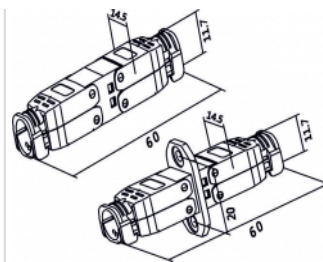

## Specification

- Connectors: 2 x LSA block
- Cable routing 180°
- Shielded (STP)
- Cat.6A specification
- TIA-568A/B pinout
- For solid or stranded wire up to 0.573 mm (23 - 24 AWG)
- For cable diameter from 6.0 - 8.5 mm
- Dimensions (LxWxH): ca. 59,73 x 28,03 x 14,51 mm

## Images

General	
Suitable for conductor gauge:	23 - 24 AWG
Interface	
connector:	2 x LSA block
Technical characteristics	
Category:	Cat.6A
Shielding:	shielded
Physical characteristics	
Length:	59.73 mm
Width:	28.03 mm
Height:	14.51 mm