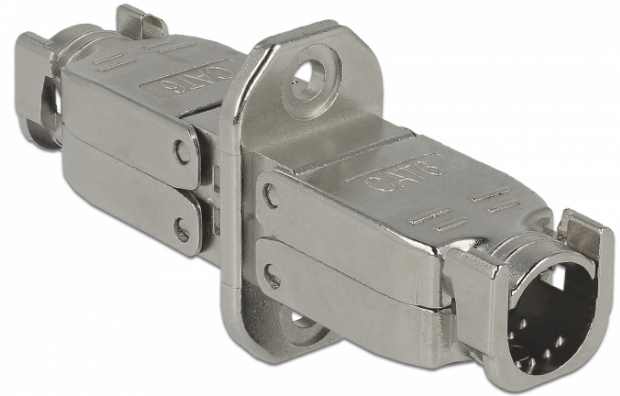

Delock Coupler for network cable Cat.6 STP toolfree for installation

Description

With this coupler by Delock, two network cables without plugs can be connected in order to extend or repair them.

Specification

- Connectors: 2 x LSA block
- Cable routing 180°
- Shielded (STP)
- Cat.6 specification
- TIA-568A/B pinout
- For solid or stranded wire up to 0.573 mm (23 - 24 AWG)
- For cable diameter from 6.0 - 8.5 mm
- Dimensions (LxWxH): ca. 59,73 x 28,03 x 14,51 mm

Item no. 86466

EAN: 4043619864669

Country of origin: China

Package: • Zip poly bag

Package content

- Coupler

Images

General	
Suitable for conductor gauge:	23 - 24 AWG
Interface	
connector:	2 x LSA block
Technical characteristics	
Category:	Cat.6
Shielding:	shielded
Physical characteristics	
Length:	59.73 mm
Width:	28.03 mm
Height:	14.51 mm