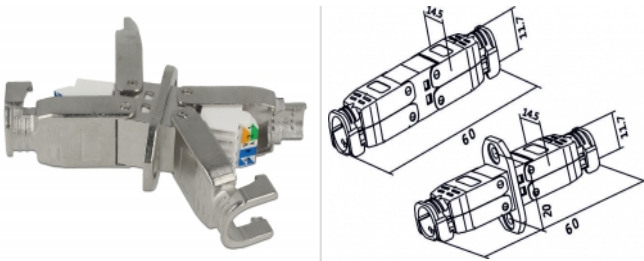

Delock Coupler for network cable Cat.6 STP toolfree for installation

Description

With this coupler by Delock, two network cables without plugs can be connected in order to extend or repair them.

Specification

- Connectors: 2 x LSA block
- Cable routing 180°
- Shielded (STP)
- Cat.6 specification
- TIA-568A/B pinout
- For solid or stranded wire up to 0.573 mm (23 - 24 AWG)
- For cable diameter from 6.0 - 8.5 mm
- Dimensions (LxWxH): ca. 59,73 x 28,03 x 14,51 mm

Item no. 86466

EAN: 4043619864669

Country of origin: China

Package: • Zip poly bag

Package content

- Coupler

Images

General	
Suitable for conductor gauge:	23 - 24 AWG
Interface	
connector:	2 x LSA block
Technical characteristics	
Category:	Cat.6
Shielding:	shielded
Physical characteristics	
Length:	59.73 mm
Width:	28.03 mm
Height:	14.51 mm