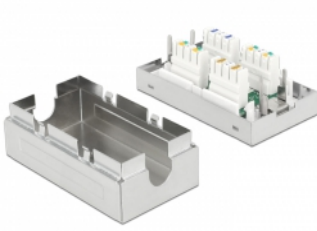

Delock Junction Box for network cable Cat.6A LSA STP

Description

With this coupler by Delock, two network cables without plugs can be connected in order to extend or repair them.

Item no. 86410

EAN: 4043619864102

Country of origin: China

Package: Zip poly bag

Specification

- Connectors: 2 x LSA block
- Shielded (STP)
- Cat.6A specification
- TIA-568A/B pinout
- Robust metal housing
- Cable diameter up to 0.644 mm (22 - 26 AWG)
- Dimensions (LxWxH): ca. 62.8 x 34.9 x 24.0 mm

Package content

- Junction Box
- Adhesive pad
- Screws

Images

General

Suitable for conductor gauge:	22 - 26 AWG
-------------------------------	-------------

Interface

Internal:	2 x LSA block
-----------	---------------

Technical characteristics

Category:	Cat.6A
-----------	--------

Physical characteristics

Housing material:	metal
Length:	62.8 mm
Width:	34.9 mm
Height:	24.0 mm