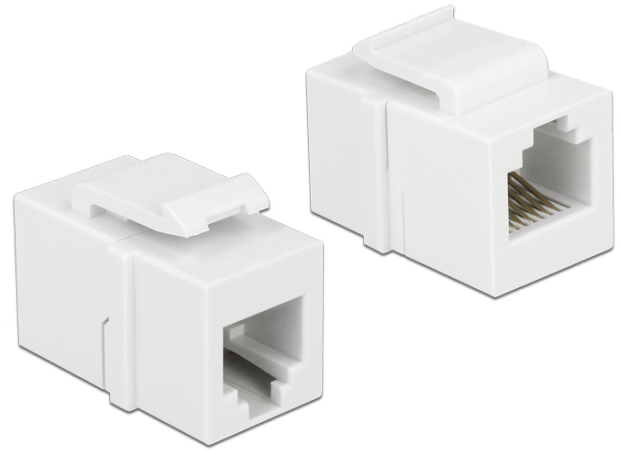

Delock Keystone Module RJ12 female > RJ12 female Cat.3 white

Description

This module by Delock can be used to extend a telephone cable. With its standardised dimensions it can be used for easy snap-in mounting in e.g. a Keystone patchpanel, face plate or surface-mount box.

Specification

- Connector: RJ12 female > RJ12 female (6P6C), 1:1 connected
- Compatible with RJ11 (6P/2C) and RJ14 (6P/4C)
- Unshielded (Cat.3)
- For Keystone ports with 19.2 x 14.9 mm
- Colour: white
- Dimensions (LxWxH): ca. 27.0 x 19.5 x 16.8 mm