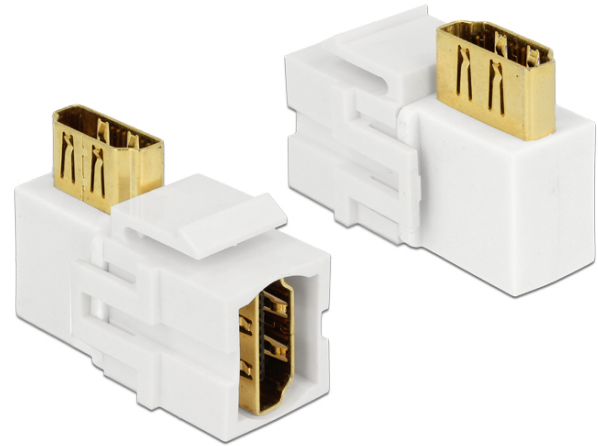

Delock Keystone Module HDMI female > HDMI female 90° angled white

Description

This module by Delock can be used to extend e.g. an HDMI cable. With its standardised dimensions it can be used for easy snap-in mounting in e.g. a Keystone patchpanel, face plate or surface-mount box.

Specification

- Connector:
external: 1 x HDMI-A 19 pin female
internal: 1 x HDM-A 19 pin female 90° angled
- Gold-plated contacts
- For Keystone ports with 19.2 x 14.9 mm
- Colour: white
- Dimensions (LxWxH): 35.8 x 16.8 x 25.3 mm

Package content

- Keystone module

Item no. 86359

EAN: 4043619863594

Country of origin: China

Package: Poly bag