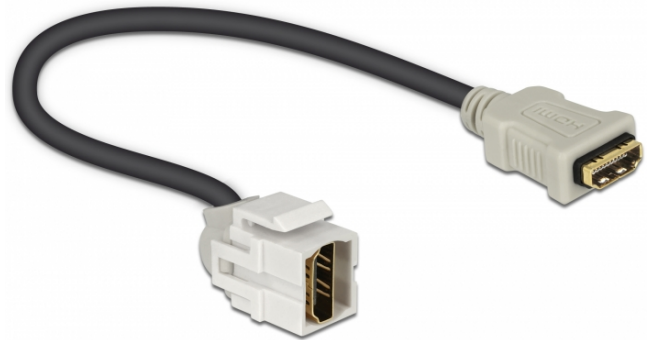

Delock Keystone Module HDMI female > HDMI female 250° with cable

Description

This module by Delock can be used to extend e.g. a HDMI cable. With its standardised dimensions it can be used for easy snap-in mounting in e.g. a Keystone patch panel, face plate or surface-mount box. The short, angled cable has a small mounting depth and allows a space-saving installation in hard to reach places in equipment or in cable ducts.

Specification

- Connectors:
1 x HDMI-A female >
1 x HDMI-A female
- Resolution up to 3840 x 2160 @ 30 Hz (depending on the system and the connected hardware)
- Contacts gold-plated
- For Keystone ports with 19.2 x 14.9 mm
- Length incl. connectors: ca. 30 cm

System requirements

- A free HDMI-A male port

Package content

- Keystone module with cable

Item no. 86328

EAN: 4043619863280

Country of origin: China

Package: Poly bag