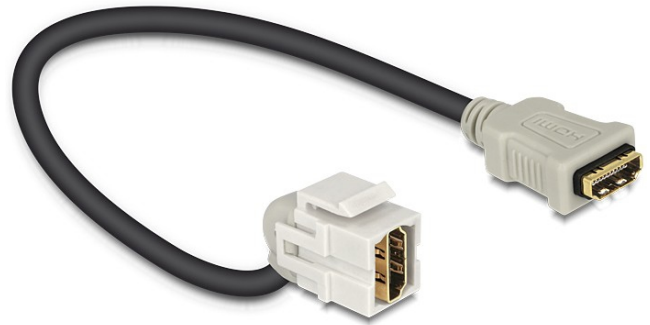

Delock Keystone Module HDMI female > HDMI female 110° with cable

Description

This module by Delock can be used to extend e.g. a HDMI cable. With its standardised dimensions it can be used for easy snap-in mounting in e.g. a Keystone patch panel, face plate or surface-mount box. The short, angled cable has a small mounting depth and allows a space-saving installation in hard to reach places in equipment or in cable ducts.

ca. 30 cm

Specification

- Connectors:
 - 1 x HDMI-A female >
 - 1 x HDMI-A female
- Resolution up to 3840 x 2160 @ 30 Hz (depending on the system and the connected hardware)
- Contacts gold-plated
- For Keystone ports with 19.2 x 14.9 mm
- Length incl. connectors: ca. 30 cm

System requirements

- A free HDMI-A male port

Package content

- Keystone module with cable

Item no. 86326

EAN: 4043619863266

Country of origin: China

Package: Poly bag