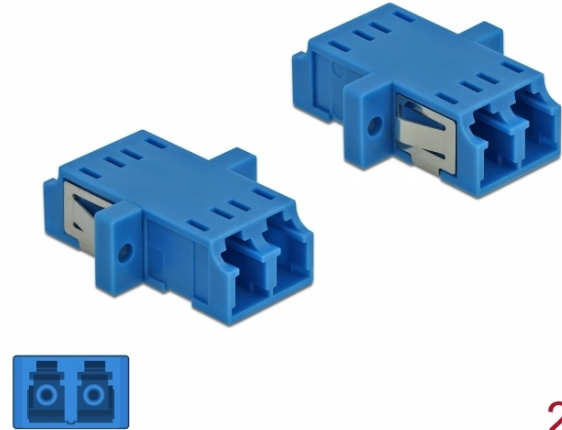

Optical Fiber Coupler LC Duplex female to LC Duplex female Single-mode 2 pieces blue

Description

With this LC Duplex coupling by Delock, optical fiber male connectors can be easily connected to each other. The coupling enables a direct connection to the optical fiber cable and is suitable for simple mounting in optical fiber connection boxes, cabinets and patch panels.

Protection by dust cover

The coupling is equipped with an appropriate cap to protect the sleeve from dust and to keep it clean.

2 x

Specification

- Connectors:
 - 1 x LC Duplex female >
 - 1 x LC Duplex female
- For single-mode fiber
- Ceramic sleeve
- With dust cover
- Mounting via metal holder or screws
- 2 x mounting holes
- Mounting hole diameter: 2.3 mm
- Pitch of screw hole: ca. 18 mm
- Panel cut-out (WxH): ca. 13.4 x 9.5 mm
- Operating temperature: -20 °C ~ 70 °C
- Material: plastic
- Colour: blue
- Dimensions (LxWxH): ca. 29.2 x 12.7 x 9.3 mm

Item no. 85999

EAN: 4043619859993

Country of origin: China

Package: Poly bag

System requirements

- A free LC Duplex plug

Package content

- 2 x LC Duplex coupler

Images

Interface	
Connector 1:	1 x LC Duplex female
Connector 2:	1 x LC Duplex female
Technical characteristics	
Operating temperature:	-20 °C ~ 70 °C
Physical characteristics	
Material:	plastic
Length:	29.2 mm
Width:	12.7 mm
Height:	9.3 mm
Colour:	blue