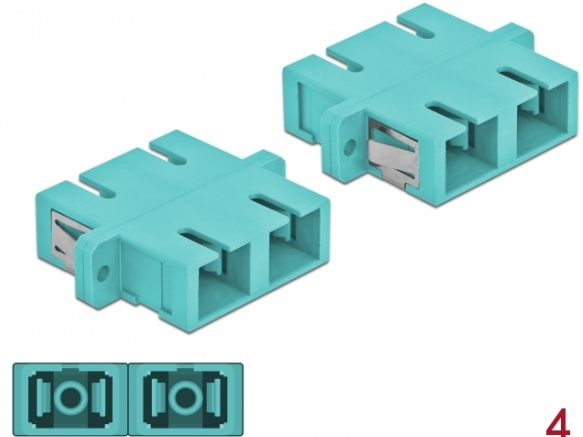

Optical Fiber Coupler SC Duplex female to SC Duplex female

Multi-mode 4 pieces light blue

Description

With this SC Duplex coupling by Delock, optical fiber male connectors can be easily connected to each other. The coupling enables a direct connection to the optical fiber cable and is suitable for simple mounting in optical fiber connection boxes, cabinets and patch panels.

Protection by dust cover

The coupling is equipped with an appropriate cap to protect the sleeve from dust and to keep it clean.

4 x

Specification

- Connectors:
 - 1 x SC Duplex female >
 - 1 x SC Duplex female
- For multi-mode fiber OM3
- Ceramic sleeve
- With dust cover
- Mounting via metal holder or screws
- 2 x mounting holes
- Mounting hole diameter: 2.4 mm
- Pitch of screw hole: ca. 30.7 mm
- Panel cut-out (WxH): ca. 26.6 x 9.5 mm
- Operating temperature: -20 °C ~ 70 °C
- Material: plastic
- Colour: light blue
- Dimensions (LxWxH): ca. 34.7 x 25.6 x 9.3 mm

Item no. 85997

EAN: 4043619859979

Country of origin: China

Package: Poly bag

System requirements

- A free SC Duplex male port

Package content

- 4 x SC Duplex coupler

Images

Interface	
Connector 1:	1 x SC Duplex female
Connector 2:	1 x SC Duplex female
Technical characteristics	
Operating temperature:	-20 °C ~ 70 °C
Physical characteristics	
Material:	plastic
Length:	34.7 mm
Width:	25.6 mm
Height:	9.3 mm
Colour:	light blue