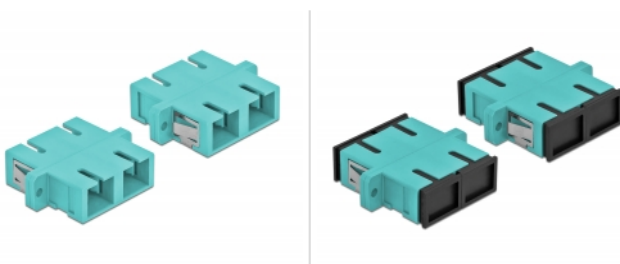

Optical Fiber Coupler SC Duplex female to SC Duplex female

Multi-mode 4 pieces light blue

Description

With this SC Duplex coupling by Delock, optical fiber male connectors can be easily connected to each other. The coupling enables a direct connection to the optical fiber cable and is suitable for simple mounting in optical fiber connection boxes, cabinets and patch panels.

Protection by dust cover

The coupling is equipped with an appropriate cap to protect the sleeve from dust and to keep it clean.

4 x

Specification

- Connectors:
 - 1 x SC Duplex female >
 - 1 x SC Duplex female
- For multi-mode fiber OM3
- Ceramic sleeve
- With dust cover
- Mounting via metal holder or screws
- 2 x mounting holes
- Mounting hole diameter: 2.4 mm
- Pitch of screw hole: ca. 30.7 mm
- Panel cut-out (WxH): ca. 26.6 x 9.5 mm
- Operating temperature: -20 °C ~ 70 °C
- Material: plastic
- Colour: light blue
- Dimensions (LxWxH): ca. 34.7 x 25.6 x 9.3 mm

Item no. 85997

EAN: 4043619859979

Country of origin: China

Package: Poly bag

System requirements

- A free SC Duplex male port

Package content

- 4 x SC Duplex coupler

Images

Interface	
Connector 1:	1 x SC Duplex female
Connector 2:	1 x SC Duplex female
Technical characteristics	
Operating temperature:	-20 °C ~ 70 °C
Physical characteristics	
Material:	plastic
Length:	34.7 mm
Width:	25.6 mm
Height:	9.3 mm
Colour:	light blue