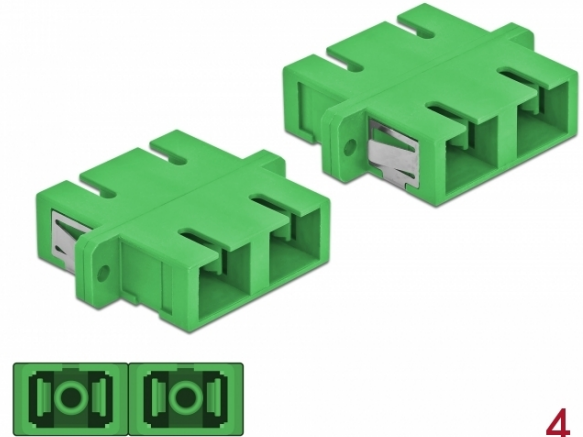

Delock Optical Fiber Coupler SC Duplex female to SC Duplex female Single-mode 4 pieces green

Description

With this SC Duplex coupling by Delock, optical fiber male connectors can be easily connected to each other. The coupling enables a direct connection to the optical fiber cable and is suitable for simple mounting in optical fiber connection boxes, cabinets and patch panels.

Protection by dust cover

The coupling is equipped with an appropriate cap to protect the sleeve from dust and to keep it clean.

4 x

Specification

- Connectors:
 - 1 x SC Duplex female >
 - 1 x SC Duplex female
- For single-mode fiber
- Ceramic sleeve
- With dust cover
- Mounting via metal holder or screws
- 2 x mounting holes
- Mounting hole diameter: 2.4 mm
- Pitch of screw hole: ca. 30.7 mm
- Panel cut-out (WxH): ca. 26.6 x 9.5 mm
- Operating temperature: -20 °C ~ 70 °C
- Material: plastic
- Colour: green
- Dimensions (LxWxH): ca. 34.7 x 25.6 x 9.3 mm

Item no. 85992

EAN: 4043619859924

Country of origin: China

Package: Poly bag

System requirements

- A free SC Duplex male port

Package content

- 4 x SC Duplex coupler

Images

Interface	
Connector 1:	1 x SC Duplex female
Connector 2:	1 x SC Duplex female
Technical characteristics	
Operating temperature:	-20 °C ~ 70 °C
Physical characteristics	
Material:	plastic
Length:	34.7 mm
Width:	25.6 mm
Height:	9.3 mm
Colour:	green