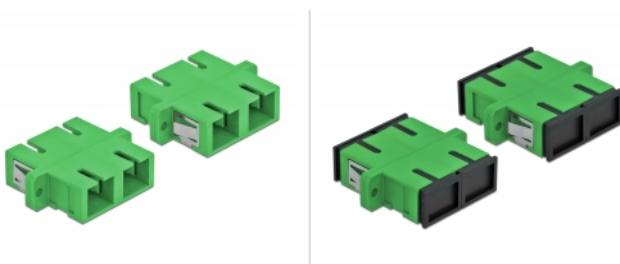

Delock Optical Fiber Coupler SC Duplex female to SC Duplex female Single-mode 4 pieces green

Description

With this SC Duplex coupling by Delock, optical fiber male connectors can be easily connected to each other. The coupling enables a direct connection to the optical fiber cable and is suitable for simple mounting in optical fiber connection boxes, cabinets and patch panels.

Protection by dust cover

The coupling is equipped with an appropriate cap to protect the sleeve from dust and to keep it clean.

4 x

Specification

- Connectors:
 - 1 x SC Duplex female >
 - 1 x SC Duplex female
- For single-mode fiber
- Ceramic sleeve
- With dust cover
- Mounting via metal holder or screws
- 2 x mounting holes
- Mounting hole diameter: 2.4 mm
- Pitch of screw hole: ca. 30.7 mm
- Panel cut-out (WxH): ca. 26.6 x 9.5 mm
- Operating temperature: -20 °C ~ 70 °C
- Material: plastic
- Colour: green
- Dimensions (LxWxH): ca. 34.7 x 25.6 x 9.3 mm

Item no. 85992

EAN: 4043619859924

Country of origin: China

Package: Poly bag

System requirements

- A free SC Duplex male port

Package content

- 4 x SC Duplex coupler

Images

Interface	
Connector 1:	1 x SC Duplex female
Connector 2:	1 x SC Duplex female
Technical characteristics	
Operating temperature:	-20 °C ~ 70 °C
Physical characteristics	
Material:	plastic
Length:	34.7 mm
Width:	25.6 mm
Height:	9.3 mm
Colour:	green