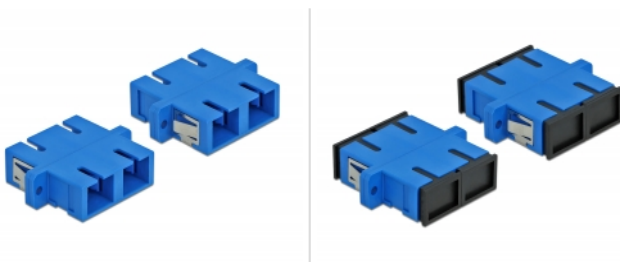

## Description

With this SC Duplex coupling by Delock, optical fiber male connectors can be easily connected to each other. The coupling enables a direct connection to the optical fiber cable and is suitable for simple mounting in optical fiber connection boxes, cabinets and patch panels.

## Specification

- Connectors:
  - 1 x SC Duplex female >
  - 1 x SC Duplex female
- For single-mode fiber
- Ceramic sleeve
- With dust cover
- Mounting via metal holder or screws
- 2 x mounting holes
- Mounting hole diameter: 2.4 mm
- Pitch of screw hole: ca. 30.7 mm
- Panel cut-out (WxH): ca. 26.6 x 9.5 mm
- Operating temperature: -20 °C ~ 70 °C
- Material: plastic
- Colour: blue
- Dimensions (LxWxH): ca. 34.7 x 25.6 x 9.3 mm

## Package content

- 4 x SC Duplex coupler

## Images

Interface	
Connector 1:	1 x SC Duplex female
Connector 2:	1 x SC Duplex female
Technical characteristics	
Operating temperature:	-20 °C ~ 70 °C
Physical characteristics	
Material:	plastic
Length:	34.7 mm
Width:	25.6 mm
Height:	9.3 mm
Colour:	blue