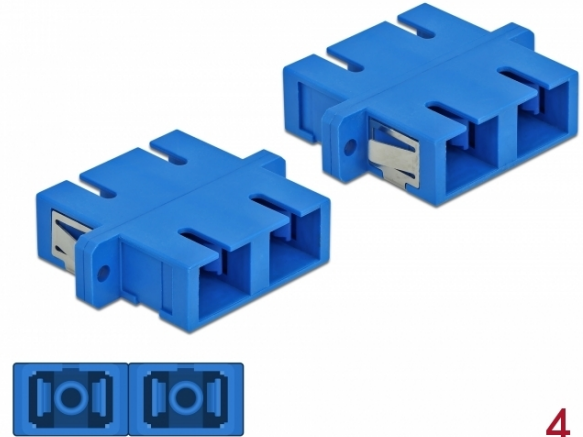

Optical Fiber Coupler SC Duplex female to SC Duplex female Single-mode 4 pieces blue

Description

With this SC Duplex coupling by Delock, optical fiber male connectors can be easily connected to each other. The coupling enables a direct connection to the optical fiber cable and is suitable for simple mounting in optical fiber connection boxes, cabinets and patch panels.

Protection by dust cover

The coupling is equipped with an appropriate cap to protect the sleeve from dust and to keep it clean.