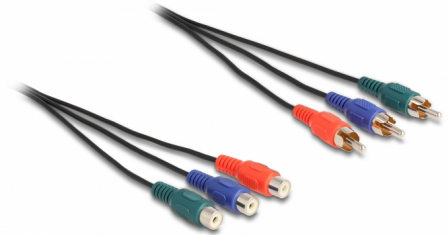

Delock RCA RGB Extension Cable 3 x male to 3 x female 1 m

Description

This RGB video cable by Delock can be used to connect various devices with a component interface. It enables the extension of an RCA connection.

1 m

Item no. 85390

EAN: 4043619853908

Country of origin: China

Package: Zip poly bag

Specification

- Connectors:
 - 3 x RCA male (red, green, blue)
 - 3 x RCA female (red, green, blue)
- For devices with component output
- Analog video input signal
- Cable gauge: 28 AWG
- Copper conductor
- Colour: black
- Length incl. connectors: ca. 1 m

System requirements

- Three free RCA female ports

Package content

- RCA cable

Images

Interface

connector:	3 x RCA male
Connector 1:	3 x RCA female

Physical characteristics

Cable length incl. connector:	1 m
Conductor material:	copper
Conductor gauge:	28 AWG