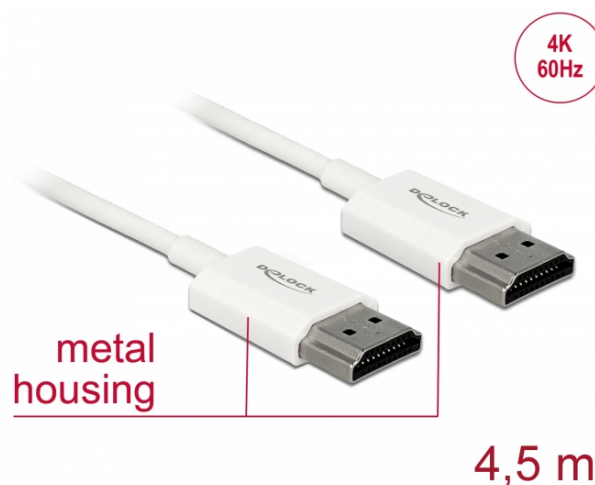

Delock Cable High Speed HDMI with Ethernet - HDMI-A male > HDMI-A male 3D 4K 4.5 m Active Slim High Quality

Description

This High Quality High Speed HDMI with Ethernet cable by Delock stands out due to its slim diameter and its short connectors. The triple shielded cable combines fast data transfer as well as audio- / video- and Ethernet connection. Due to the support of a maximum bandwidth of 18 Gb/s, 4K content (maximum frame rate 60 Hz), 3D content in 4K resolution (maximum frame rate 24 Hz) and content in 21:9 cinema aspect ratio can now be displayed. The cable allows the simultaneous transmission of two video channels to display video streams for two users on one screen, as well as the simultaneous transmission of up to four audio channels. The quality of audio transmissions is significantly improved by the sampling rate of up to 1536 kHz.