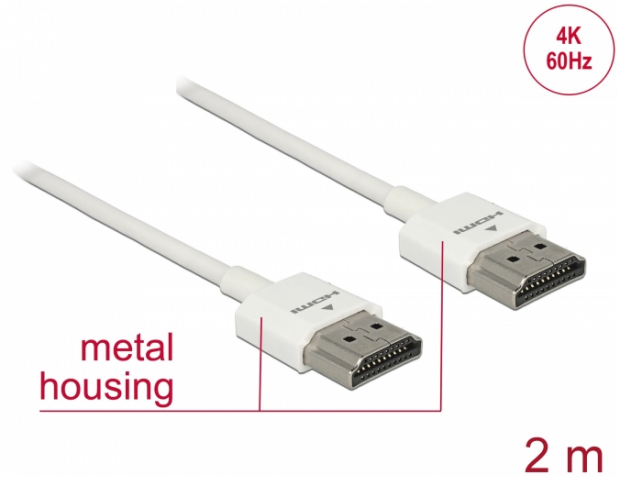

Delock Cable High Speed HDMI with Ethernet - HDMI-A male > HDMI-A male 3D 4K 2 m Slim High Quality

Description

This High Quality High Speed HDMI with Ethernet cable by Delock stands out due to its slim diameter and its short connectors. The triple shielded cable combines fast data transfer as well as audio- / video- and Ethernet connection. Due to the support of a maximum bandwidth of 18 Gb/s, 4K content (maximum frame rate 60 Hz), 3D content in 4K resolution (maximum frame rate 24 Hz) and content in 21:9 cinema aspect ratio can now be displayed. The cable allows the simultaneous transmission of two video channels to display video streams for two users on one screen, as well as the simultaneous transmission of up to four audio channels. The quality of audio transmissions is significantly improved by the sampling rate of up to 1536 kHz.