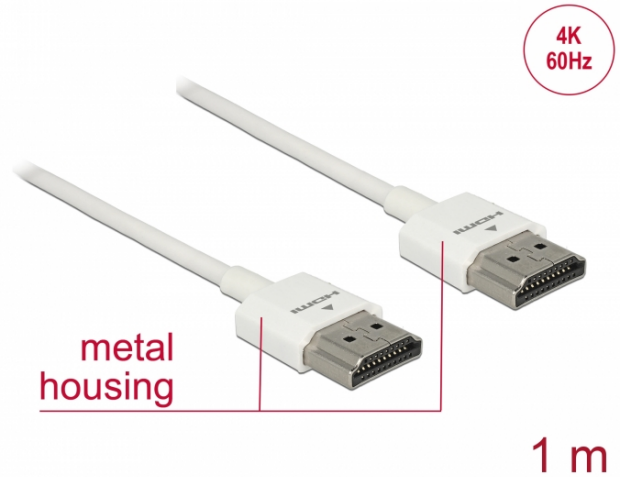

## Description

This High Quality High Speed HDMI with Ethernet cable by Delock stands out due to its slim diameter and its short connectors. The triple shielded cable combines fast data transfer as well as audio- / video- and Ethernet connection. Due to the support of a maximum bandwidth of 18 Gb/s, 4K content (maximum frame rate 60 Hz), 3D content in 4K resolution (maximum frame rate 24 Hz) and content in 21:9 cinema aspect ratio can now be displayed. The cable allows the simultaneous transmission of two video channels to display video streams for two users on one screen, as well as the simultaneous transmission of up to four audio channels. The quality of audio transmissions is significantly improved by the sampling rate of up to 1536 kHz.