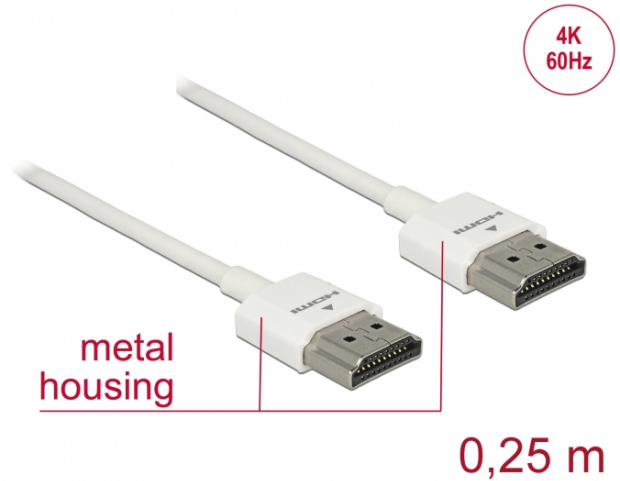

## Description

This High Quality High Speed HDMI with Ethernet cable by Delock stands out due to its slim diameter and its short connectors. The triple shielded cable combines fast data transfer as well as audio- / video- and Ethernet connection. Due to the support of a maximum bandwidth of 18 Gb/s, 4K content (maximum frame rate 60 Hz), 3D content in 4K resolution (maximum frame rate 24 Hz) and content in 21:9 cinema aspect ratio can now be displayed. The cable allows the simultaneous transmission of two video channels to display video streams for two users on one screen, as well as the simultaneous transmission of up to four audio channels. The quality of audio transmissions is significantly improved by the sampling rate of up to 1536 kHz.