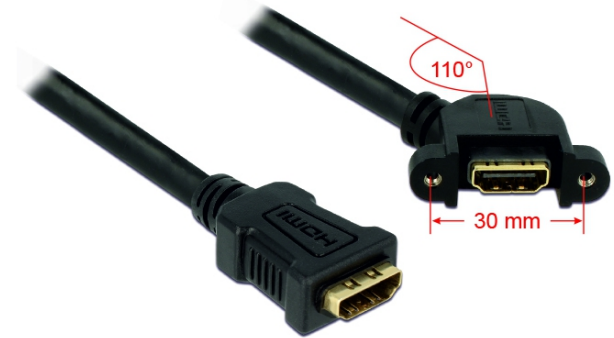

Delock Cable HDMI A female > HDMI A female panel-mount 110° angled 25 cm

Description

This cable enables you to extend a HDMI connection and can be used to connect various devices. The female port can be attached with two screws, e.g. to a slot bracket, a cable duct or an enclosure with the corresponding opening. This can be used to install an HDMI connector on an easily accessible position.

ca. 0,25 m

Specification

- Connector: HDMI A 19 pin female > HDMI A 19 pin female 110 ° angled with screw nuts for installation
- Screw type: #4-40 UNC
- Mounting hole ca. 15 x 6 mm, screw hole pitch ca. 30 mm
- High Speed HDMI with Ethernet (HEC) specification
- Cable gauge: 28 AWG
- Cable diameter: ca. 7.3 mm
- Gold-plated connector
- Colour: black
- Length incl. connector: ca. 25 cm

System requirements

- A free HDMI port

Package content

- HDMI panel-mount cable
- 2 screws

Item no. 85101

EAN: 4043619851010

Country of origin: China

Package: • Zip poly bag