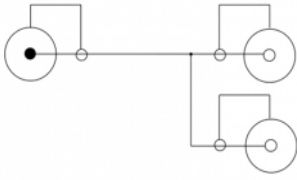

Delock Cable RCA 2 x female > RCA 1 x male 0,2 m

Description

This Delock RCA cable converts your RCA stereo connection into a mono RCA connection.

20 cm

Item no. 84493

EAN: 4043619844937

Country of origin: China

Package: Zip poly bag

Specification

- Connector:
2 x stereo RCA female jack (red / white) > 1 x mono RCA male plug
- Cable length: ca. 0,2 m
- Colour cable: black

System requirements

- Two free RCA plugs red and white
- A free RCA jack

Package content

- Cable 2 x RCA female > 1 x RCA male

Images

Interface

Connector 1:	2 x RCA female
Connector 2:	2 x RCA male

Physical characteristics

Cable colour:	black
Length:	0,20 m